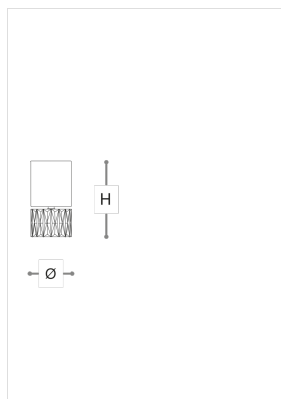

8170/LP

Zoe

ROBERTA VITADELLO

Opera

Table lamp in crystal with chrome metal finish and pink or bordeaux fabric shade.