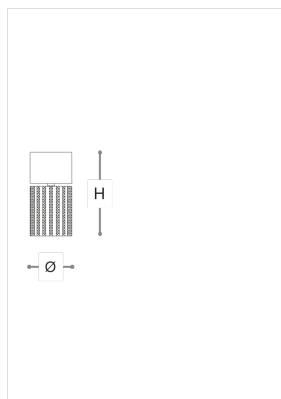

8171/LG

Zoe

ROBERTA VITADELLO

Opera

Table lamps in crystal with chrome metal finish and pink or bordeaux fabric shade.

WORLDWIDE

Dimensions	Light Source	Kg	Dimming	Dimming on request
Ø 16 - H 32	1x3,5w - G9 led	4	TRIAC	

NORTH AMERICA

Dimensions	Light Source	Lb	Dimming	Dimming on request
Ø 6 - H 13	1x3,5w - G9 led	9	TRIAC	

CODE	Structure METAL	Body CRYSTAL	Lampshade FABRIC
08171LG0 003	<input checked="" type="radio"/> C Chrome	<input type="radio"/> TRANSPARENT	<input checked="" type="radio"/> CYCLAMEN COTTON
08171LG0 004	<input checked="" type="radio"/> C Chrome	<input type="radio"/> TRANSPARENT	<input checked="" type="radio"/> BURGUNDY COTTON

Note

Technical drawing, dimensions and light sources refer to the main photo variant. Dimming on request could lead to an increase in the size of the canopy. For available color variants, consult the technical data sheet.