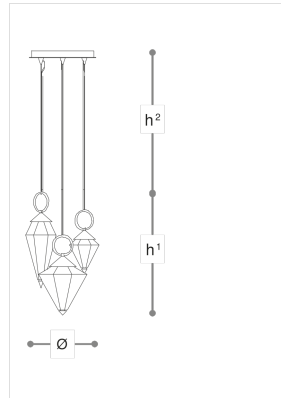

8307/S3

Donna

MATTEO BIANCHI

Incanto

Pendant lamp with transparent or etched blown crystal diffuser. Metal structure with matt black, iron grey or light gold finishes.

WORLDWIDE

Dimensions	Light Source	Kg	Dimming	Dimming on request
Ø 30 - h ¹ 55 - h ² 10-100	9,6w - 4200 lumen - CRI>80 - 4000K 2700K color temperature on request	20	Not included	

NORTH AMERICA

Dimensions	Light Source	Lb	Dimming	Dimming on request
Ø 12 - h ¹ 22 - h ² 4-39	9,6w - CRI>80 - 4000K 2700K color temperature on request	44		

CODE	Structure METAL	Diffuser CRYSTAL
08307S30 001	MB Matt black	<input type="radio"/> TRANSPARENT <input checked="" type="radio"/> ACIDATE
08307S30 002	CDF Iron grey	<input type="radio"/> TRANSPARENT <input checked="" type="radio"/> ACIDATE
08307S30 003	OC Light gold	<input type="radio"/> TRANSPARENT <input checked="" type="radio"/> ACIDATE
08307S30 004	MB Matt black	<input type="radio"/> TRANSPARENT
08307S30 005	CDF Iron grey	<input type="radio"/> TRANSPARENT
08307S30 006	OC Light gold	<input type="radio"/> TRANSPARENT
08307S30 007	MB Matt black	<input checked="" type="radio"/> ACIDATE
08307S30 008	CDF Iron grey	<input checked="" type="radio"/> ACIDATE
08307S30 009	OC Light gold	<input checked="" type="radio"/> ACIDATE

Note

Technical drawing, dimensions and light sources refer to the main photo variant. Dimming on request could lead to an increase in the size of the canopy. For available color variants, consult the technical data sheet.