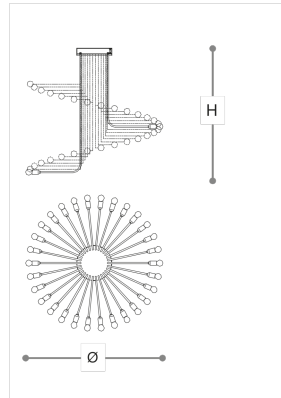

G&R1 Spirale

GALLOTTI&RADICE

Incanto

Pendant in metal. Available in different dimensions and colours.

WORLDWIDE

Dimensions	Light Source	Kg	Dimming	Dimming on request
Ø 100 - H 92	30x6w - E14 led	21	TRIAC	CASAMBI

NORTH AMERICA

Dimensions	Light Source	Lb	Dimming	Dimming on request
Ø 39 - H 36	30x6w - E12 led	46	TRIAC	

CODE Structure METAL

0GER0014 001	C Chrome
0GER0014 002	B White
0GER0014 003	OSP Brushed gold
0GER0014 004	ON Gold nickel

Note

Technical drawing, dimensions and light sources refer to the main photo variant. Dimming on request could lead to an increase in the size of the canopy. For available color variants, consult the technical data sheet.