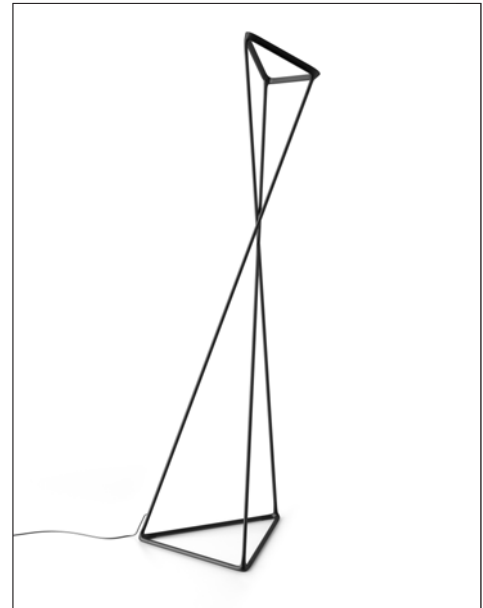

TANGO

design Francisco Gomez Paz

**LUCE
PLAN**

- Type: Floor
- Light source : LED 25W Mid Power 3120lm @ 3000K CRI 80 sensor dimmer
- Product use: Indoor
- Materials: Structure in aluminium
Joints in elastomer
- Colors: Black
- Description: An innovative floor lamp for indirect lighting, giving the fixture a dynamic posture of variable geometry, which through a simple gesture makes it possibly to gently adjust the direction of the beam.
- Certifications: 
- Reference code: Structure
1D770TD00501 black

The LED lamps cannot be changed in the luminaire