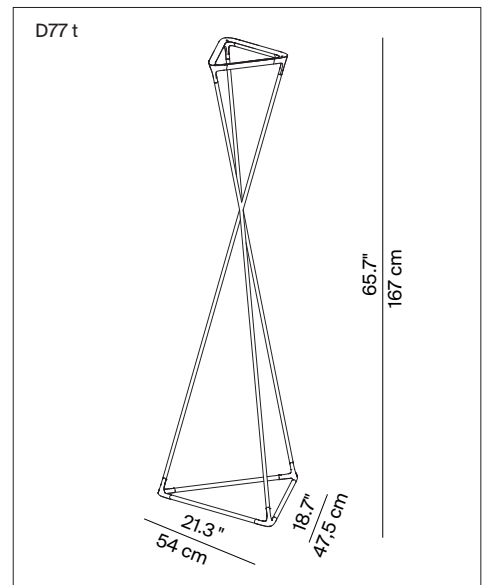

TANGO

design Francisco Gomez Paz

**LUCE
PLAN**

- Type: Floor
- Light source : LED 25W Mid Power 3120lm @ 3000K CRI 80 sensor dimmer
- Product use: Indoor
- Materials: Structure in aluminium
Joints in elastomer
- Colors: Black
- Description: An innovative floor lamp for indirect lighting, giving the fixture a dynamic posture of variable geometry, which through a simple gesture makes it possibly to gently adjust the direction of the beam.
- Certifications: 
- Reference code: Structure
1D770TD00501 black