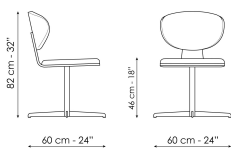

Olos Office

Ширина: 60cm

Глубина: 60cm

Высота: 82cm

Обивка

Ткань - 900

Ткань - Must

Кожа