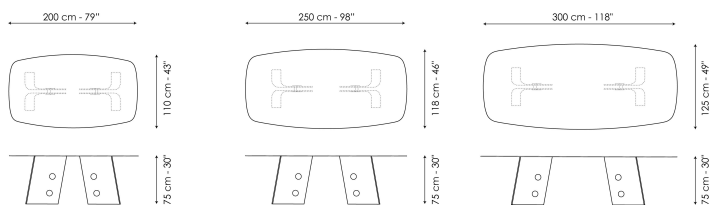

perfect piece to place in the centre of a space as the undisputed star of the dining room. The rounded rectangular top of the Botón table has a linear design, while each of the two legs that form the base is made of a pair of glass strips that extend outwards, forming an angle that gives the table stability.

**Технические данные**

Ширина: 200cm

Глубина: 110cm

Высота: 75cm

Ширина: 250cm

Глубина: 118cm

Высота: 75cm

Ширина: 300cm

Глубина: 125cm

Высота: 75cm