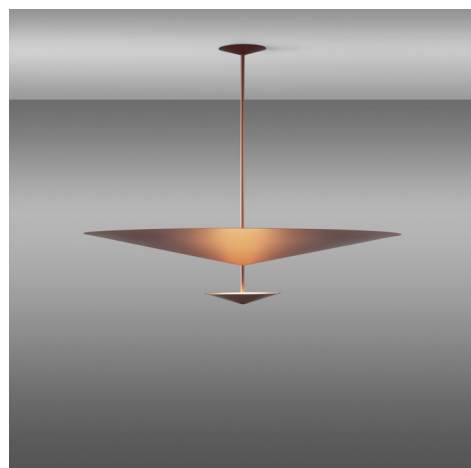

## TECHNICAL SHEET

As in the classic myth Narciso looks at his image reflected in the water, likewise the cone of this lamp splits up to spread and reflect the delicate light of the lighting body.

|                          | 1710-20 LARGE          |
|--------------------------|------------------------|
| <b>Mounting</b>          | Suspension             |
| <b>Environment</b>       | Indoor - Dry Location  |
| <b>Materials</b>         | Metal                  |
| <b>Voltage</b>           | 120V 60Hz              |
| <b>Source</b>            | LED 14W / 16W - CRI=80 |
| <b>Color temperature</b> | 3000K                  |
| <b>Lumen</b>             | 1500lm / 2200lm        |
| <b>Lighting control</b>  | Dimmable 0-10V         |

## Technical Drawing

---

1710-20

Ø43.3" x H53.1"