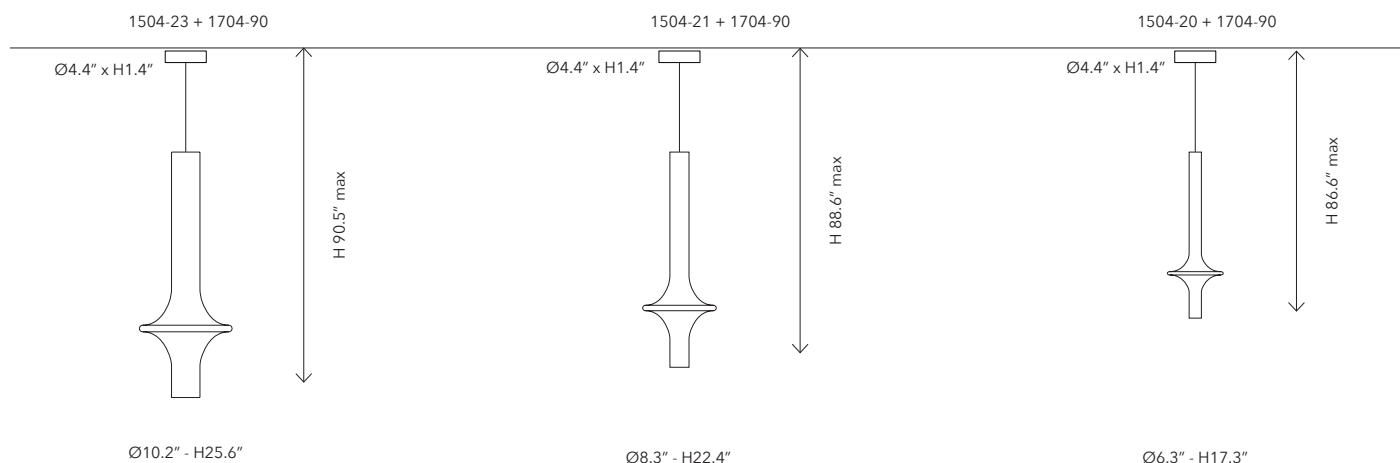

Technical Drawing

Finishes

Structure

Glasses

Canopy

NOTE:

All luminaires can only be sold with the single rosettes or with the multiple plates.
The reverse is also true: rosettes and multiple plates cannot be sold separately from pendants.
All fixture are tested and guaranteed in their entirety: pendant + rosette or pendant(s) + multiplate.
Any unauthorized installation will not be deemed compliant.