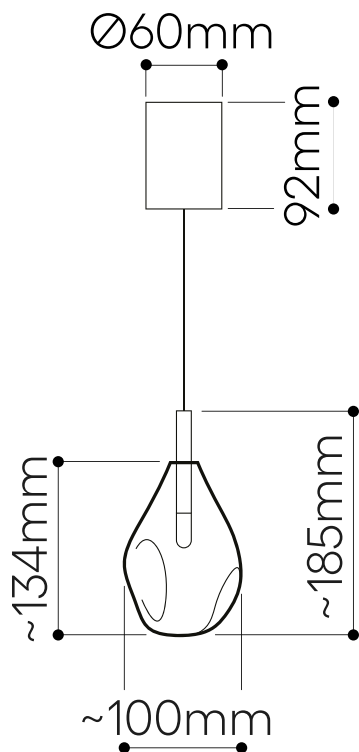

soop|o mini

Design by Ota Svoboda

bomma

bomma.cz

TECHNICAL SHEET
FOR PENDANT LIGHT FIXTURES

SOAP MINI pendant

Design by
Ota Svoboda

Handmade glass attributes

LIGHTING DESCRIPTION

| | |
|-----------------|--|
| Size | dia. 100 mm, H 185 mm dia. 3,9, inch H 7,3 inch |
| Cable | transparent 2,5 m / 98,4 inch |
| Weight | + - 0,25 kg / 0,48 lb |
| Glass | mouth-blown lead-free crystal in clear, frosted or with metal coating in silver, gold and blue |
| Mounting | anthracite (brass and galvanized black nickel) brushed gold (brushed brass) |
| Protection | IP 20 |
| Nominal voltage | 220-240V / A.C. 50 hz (EU) 110-120 V / A.C. 60 Hz (USA) |
| Class | III. EU / II. USA |

LIGHT SOURCE

| | |
|-------------|--|
| Type | G4, 1,2W LED, 100 lm |
| Base | G4 (EU) / G4 (USA) |
| Voltage | 12V, AC |
| Temperature | 2700 K |
| Color index | RA 90+ |
| Dimming | EU/Other versions - dimmable in constellations, non dimmable as a single pendant. UL/The Americas - dimmable in constellations and as a single pendant. |

TRANSFORMER

| | |
|-----------|---------------------------|
| Primary | 100-240V, 50/60 Hz, 0,04A |
| Secondary | DC 700mA (0,5V-4V) 1x3W |

PACKAGING

| | |
|----------|--|
| Material | Cardboard |
| Size | 195 x 170 x 170 mm 7,6 x 6,6 x 6,6 inch |