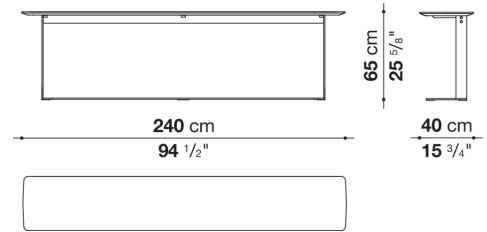

Technical drawings

EC240