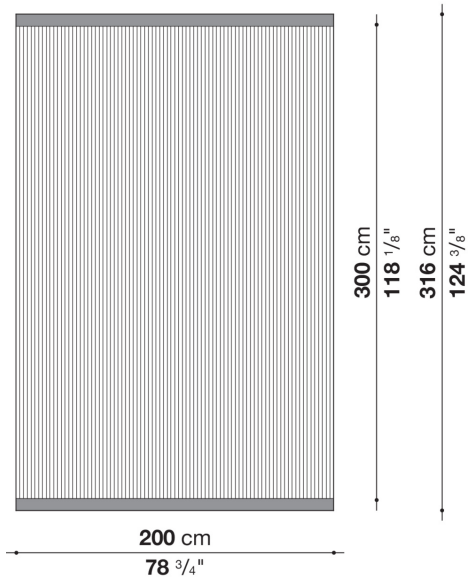

Timo

COMPLEMENTS

2018

Studio Juma

Description

Carpets in 100% wool available in rectangular version in three sizes and three colours, with the possibility of having it also made to measure.

Technical information

Material

100% wool

Technical drawings

TMT2

TMT3

TMT4

TMT