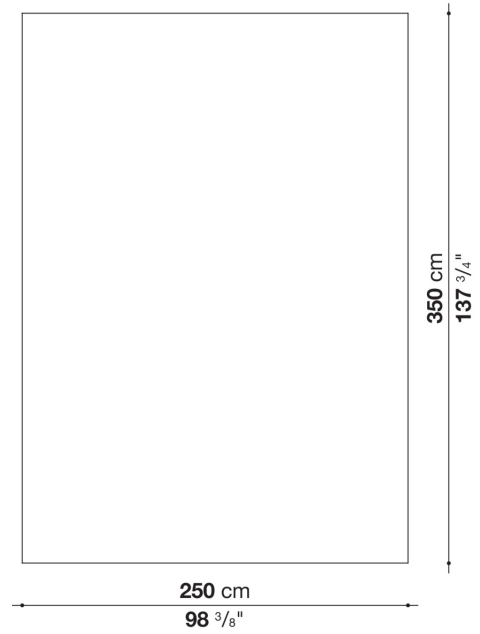

## Description

---

Milos is a handmade pure wool carpet. It is available in a rectangular version in three standard sizes, with the possibility of having it also made to measure. Two the colours to choose from.

## Technical information

---

**Material (upper side)**

100% wool

**Material (lower side)**

90% cotton and 10% polyester

# Technical drawings

**ML2T**

**ML3T**

**ML4T**

**MLT**