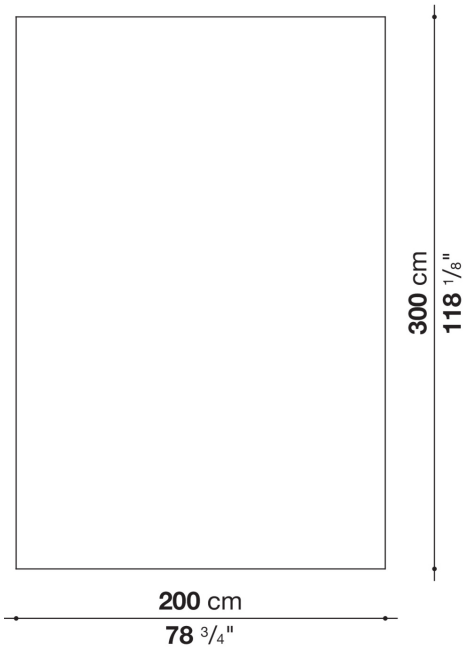

Technical drawings

ML2T