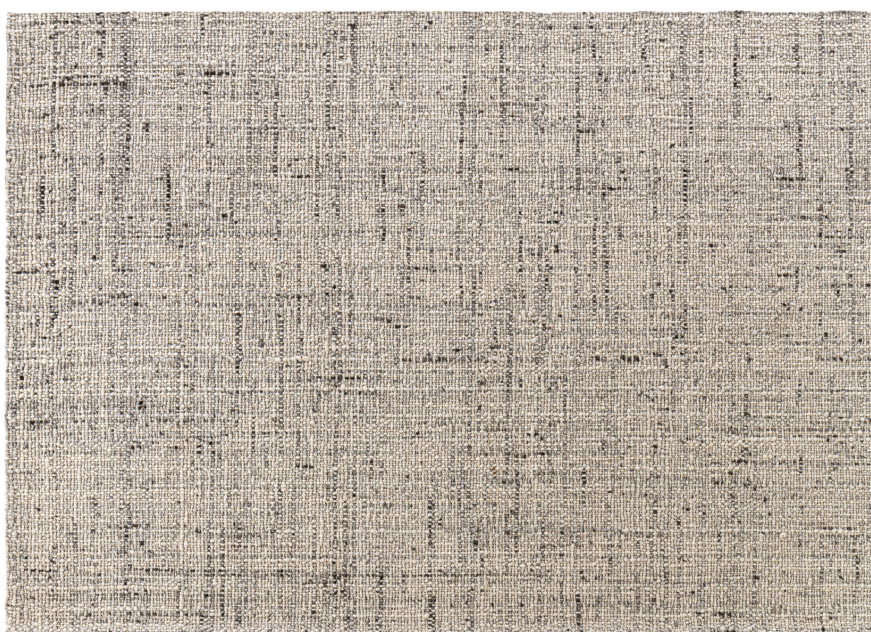

## Description

---

Milos is a handmade pure wool carpet. It is available in a rectangular version in three standard sizes, with the possibility of having it also made to measure. Two the colours to choose from.

## Technical information

---

**Material (upper side)**

100% wool

**Material (lower side)**

90% cotton and 10% polyester