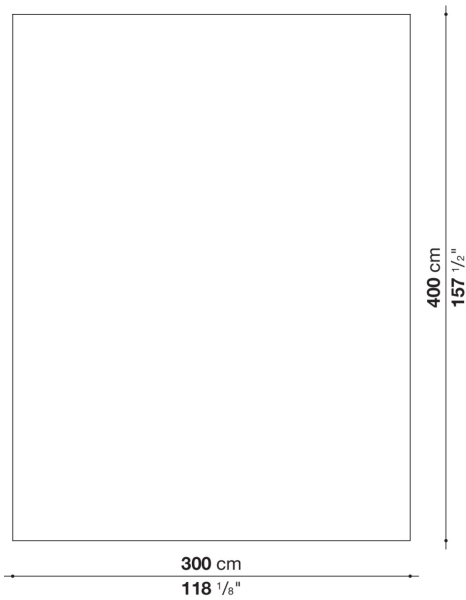

## Description

---

Milos is a handmade pure wool carpet. It is available in a rectangular version in three standard sizes, with the possibility of having it also made to measure. Two the colours to choose from.

## Technical information

---

**Material (upper side)**

100% wool

**Material (lower side)**

90% cotton and 10% polyester

# Technical drawings

**ML2T**

**ML3T**

**ML4T**

**MLT**