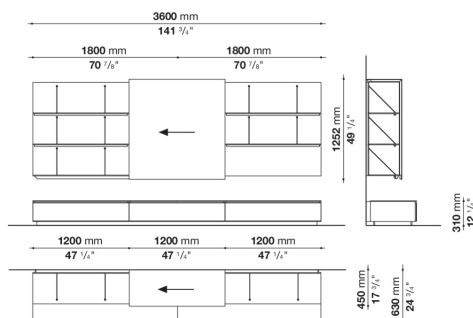

Technical drawings

PB007