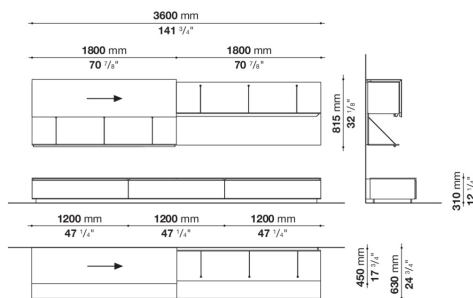

Technical drawings

PB004