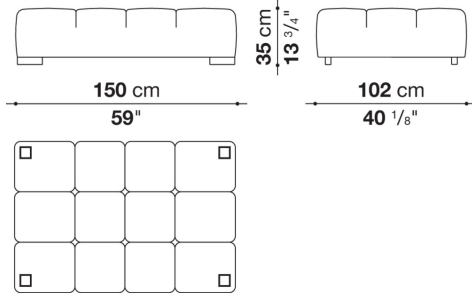

Technical drawings

T150P_3T