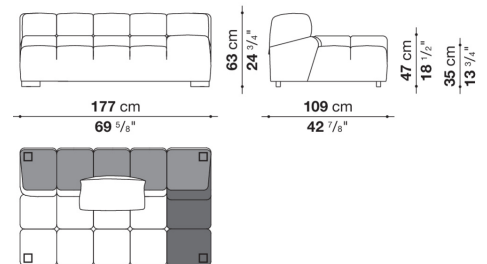

Technical drawings

T109P_2T

T102P_2T

T177BD_3T