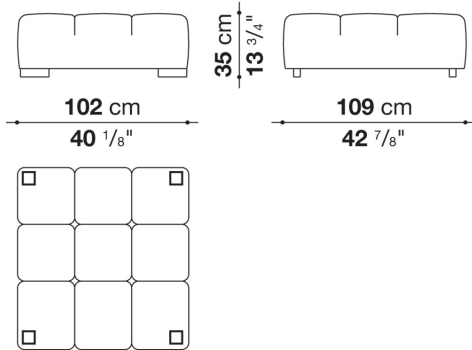

Technical drawings

T109P_2T

T102P_3T

T102P_2T