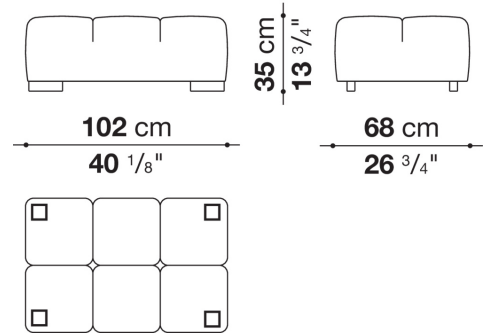

Technical drawings

T109P_2T

T102P_2T