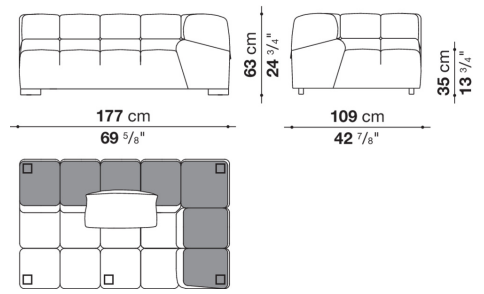

T102C_3T

T177AD_3T

T109TPS_3T

T109TPD_3T