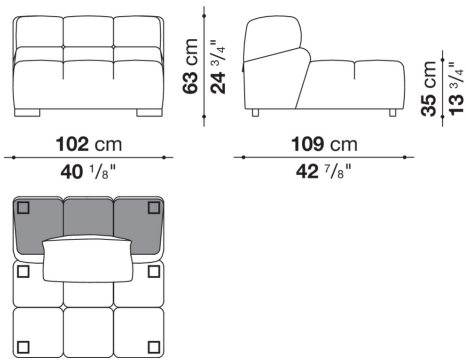

T102C_3T

T177AD_3T

T109TPS_3T

T109TPD_3T