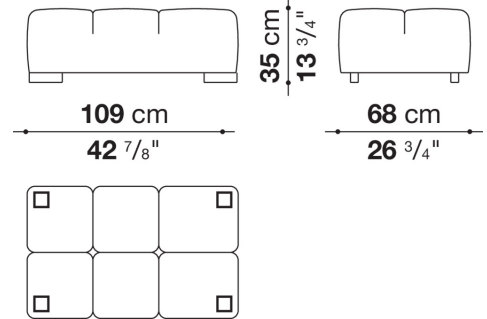

Technical drawings

T109P_2T

T102P_2T