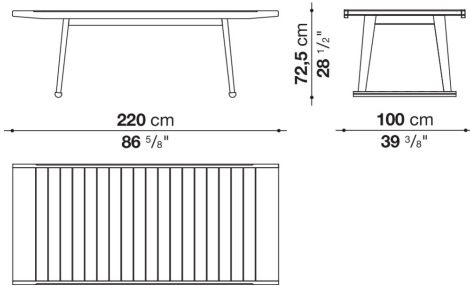

Technical drawings

TGO220