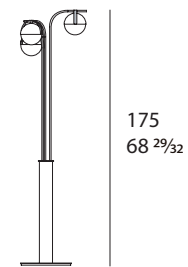

ECLIPSE Floor lamp

Designer: Andrea Bonini

Year: 2018

DESCRIPTION

The Eclipse floor lamp has a contemporary and innovative style, the satin metal structure has a round base from which three curved arms in different heights arise upon which three illuminated spheres in opaque white glass are hung by leather straps. The Eclipse table lamps is available in different stand-ard finishes.

Year: 2018

TECHNICAL:

Structure: metal Light Gold finish with leather application / **Lighting:** 3 G9 LED BULB max. 40 Watt not included.

DRAWINGS:

measures in cm and inch

Ø 35
Ø 13 ²⁵/₃₂