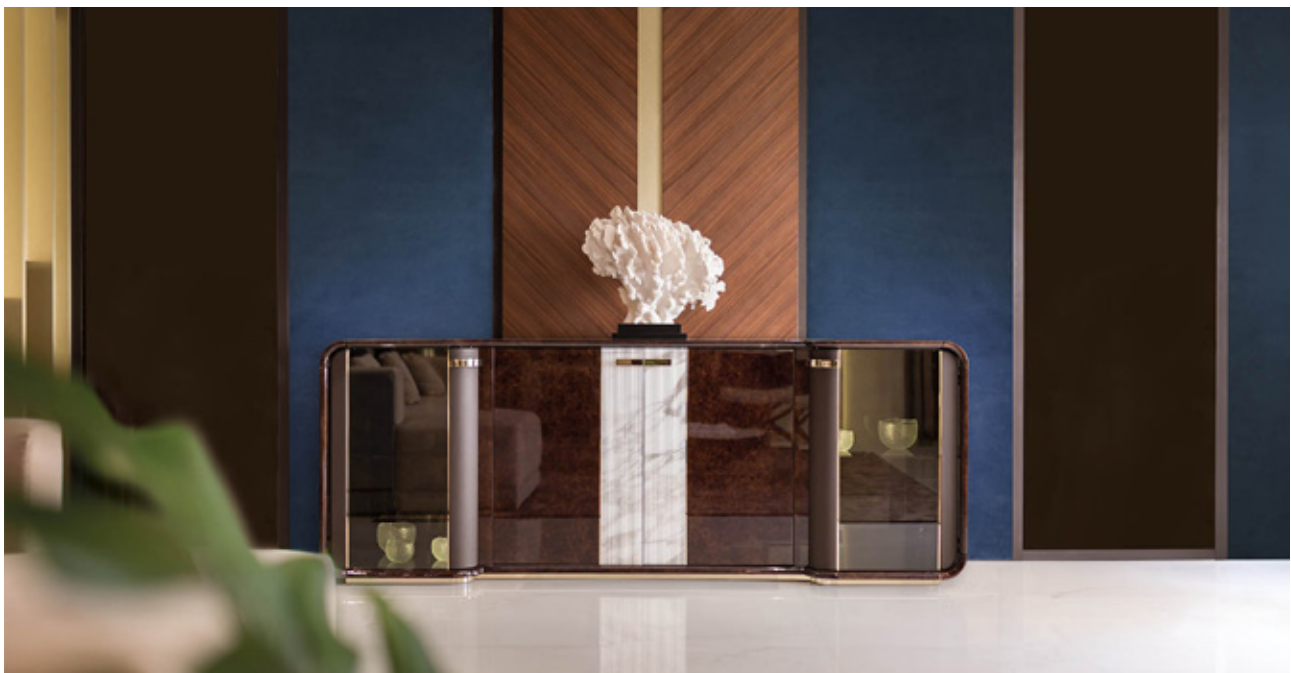

MADISON Sideboard

Designer: Andrea Bonini

Year: 2017

DESCRIPTION

The sideboard of the Madison collection has a modern and original design, it can be embellished with marble inserts worked with grooves. Inside, the Madison sideboard is illuminated by LED and is equipped with glass shelves. The glossy lacquered wood finish enhances its rounded shapes and volumes.

The Madison sideboard is available in different finishes as per sample book.

MADISON Sideboard

Designer: Andrea Bonini

Year: 2017

TECHNICAL:

Structure: MDF and wood particle panels, glossy hand-decorated polyester finish. Leather application / **Doors:** two side doors in bronzed glass. Two central doors available in the following options: in wood - glossy hand-decorated polyester finish - with leather application - glossy handdecorated polyester finish with leather application - with marble insert - glossy hand-decorated polyester finish with plain or shaped marble pillar / **Internal equipment:** two side compartments with a bronzed glass shelf and a central compartment with a glossy hand-decorated polyester finish shelf / **Details:** metal Light Gold finish.