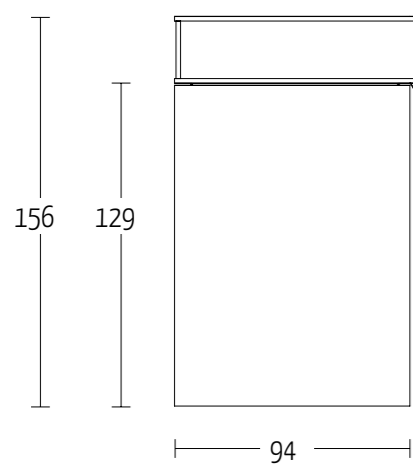

Misure (cm)

Lato SX

Lato DX

Finiture | Finitions | Finishes

Nobilitato | Mélamine | Melamine

N35 Rovere nodato caramel

N45 Diamond cream

N46 Pietra grey