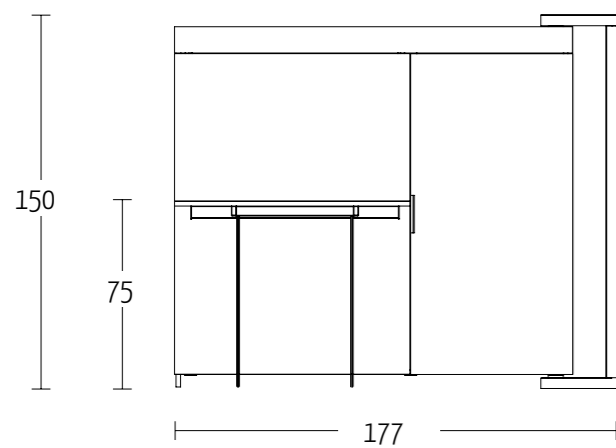

Misure (cm)

Lato SX

Lato DX

Finiture | Finitions | Finishes

Nobilitato | Mélamine | Melamine

N35 Rovere nodato caramel

N45 Diamond cream

N46 Pietra grey