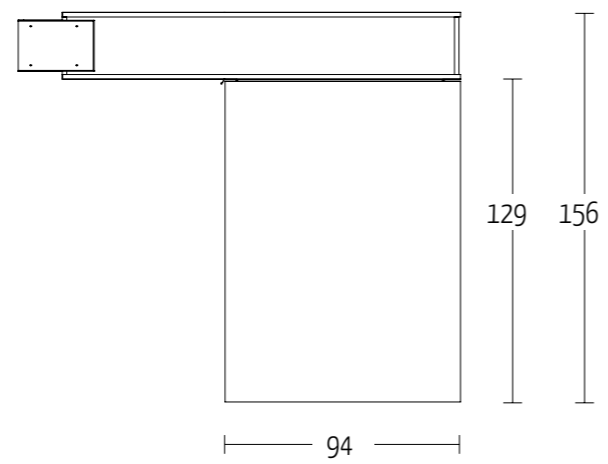

Misure (cm)

Lato SX

Lato DX

Finiture | Finitions | Finishes

Nobilitato | Mélamine | Melamine

N35 Rovere nodato caramel

N45 Diamond cream

N46 Pietra grey