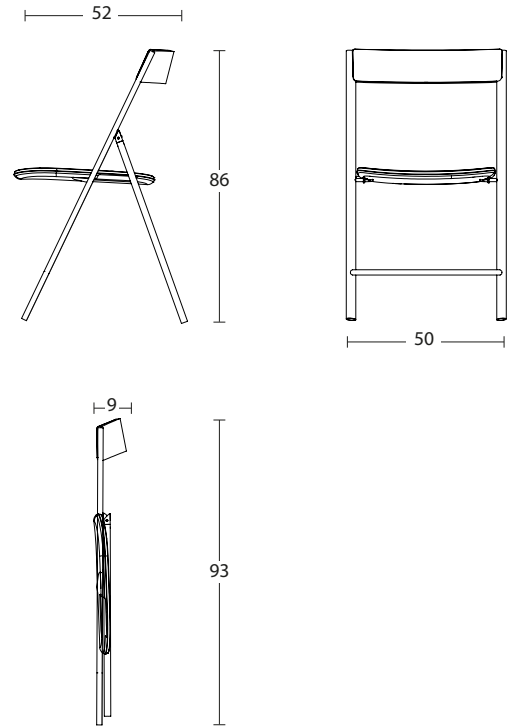

JOLIE WOOD

Design Toshiyuki Yoshino

Dimensioni | Dimensions | Dimensions(cm)

Finiture | Finitions | Finishes

Legno impiallacciato | Placage bois | Veneer wood

W02 Rovere grigio
W03 Rovere tabacco
W04 Rovere nodato