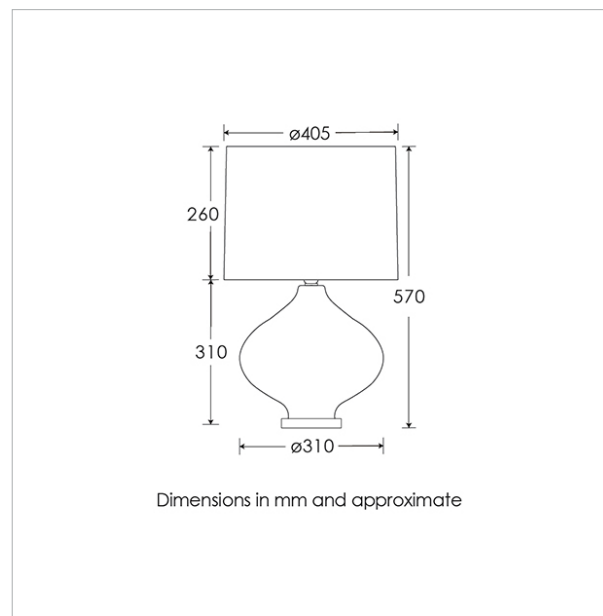

H&
CO

LIGHT BEYOND DESIGN