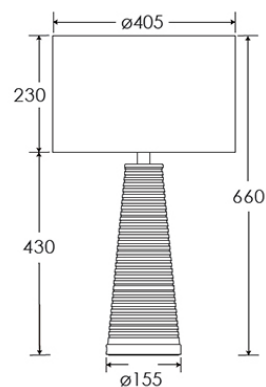

Heathfield&Co

Product Specification Sheet

TABLE LAMP | PIERA

PRODUCT INFORMATION

Base Code: TL-PIER-ABRS-ALAB
Material: Alabaster
Finish shown: Alabaster
Metalwork: Antique Brass
Lampshade: 16" Flat Drum / SH-16-FLDR
Flex: UK & EU 1.5 metres of Ivory twisted flex /
US White PVC cable

TECHNICAL INFORMATION

Weight: 10.7kg / 23.5lbs
Plug: White 13amp UK plug /
White Schuko EU plug / White US polarised plug
Switching: White inline switch
Lamping: 1x E27 lampholder / 1x E26 US lampholder
60W max. LED lamps recommended.
Lamps not included

BASE HEIGHT: 430 mm / 17"
TOTAL HEIGHT: 660mm / 26"
BASE WIDTH: 155 mm / 6"
SHADE WIDTH: 405 mm / 16"

UKCA / CE / UL COMPLIANT

WARRANTY

10 years*

FINISHING NOTE

Alabaster is a natural material with distinctly unique formations, markings and colouration. It is part of its charm that no two lamps are exactly the same.

*Please refer to our Terms & Conditions for further information.

Dimensions in mm and approximate

H&
CO

LIGHT BEYOND DESIGN