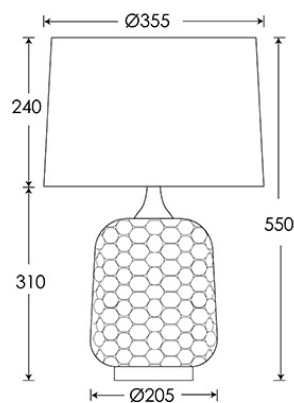

H&C
CO

LIGHT BEYOND DESIGN