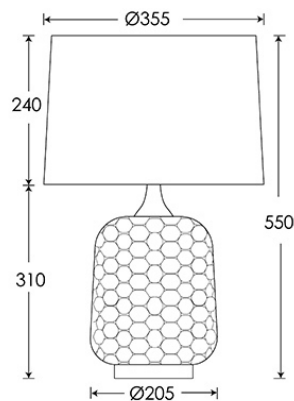

Lamps not included

BASE HEIGHT: 310 mm / 12<sup>1</sup>/<sub>4</sub>"

TOTAL HEIGHT: 550 mm / 21<sup>1</sup>/<sub>2</sub>"

BASE WIDTH: 205 mm / 8"

SHADE WIDTH: 355 mm / 14"

UKCA / CE / UL COMPLIANT

\*Please refer to our Terms & Conditions for further information.

Dimensions in mm and approximate.

H&C  
CO

LIGHT BEYOND DESIGN