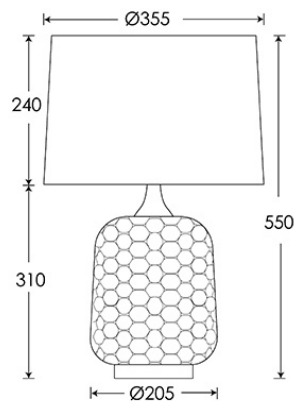

H&CO

LIGHT BEYOND DESIGN