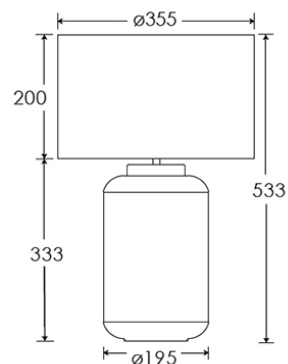

TECHNICAL INFORMATION

Weight: 3.2kg / 7lbs
Plug: Black 13amp UK plug /
Black Schuko EU plug / Black US polarised plug
Switching: Black inline switch
Lamping: 1x E27 lampholder / 1x E26 US lampholder
60W max. LED lamps recommended.
Lamps not included

BASE HEIGHT: 335 mm / 13"
TOTAL HEIGHT: 535 mm / 21"
BASE WIDTH: 195 mm / 7^{3/4}"
SHADE WIDTH: 355 mm / 14"

UKCA / CE / UL COMPLIANT

WARRANTY

10 years*

FINISHING NOTE

The ceramic glazes that we have used on this lamp will create differences from piece to piece - variations in colour, formation and detailing. As such, it is part of the charm that no two products are exactly the same.

*Please refer to our Terms & Conditions for further information.

Dimensions in mm and approximate

H&
CO

LIGHT BEYOND DESIGN