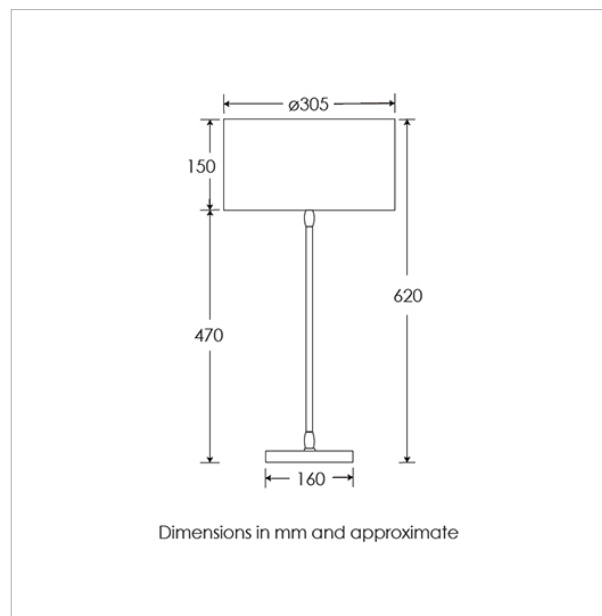

H&C
CO

LIGHT BEYOND DESIGN