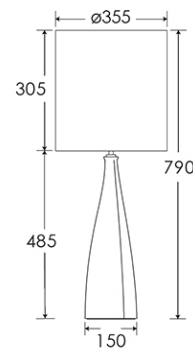

Lamps not included

BASE HEIGHT: 485 mm / 19"

TOTAL HEIGHT: 790 mm / 31"

BASE WIDTH: 150 mm / 6"

SHADE WIDTH: 355mm / 14"

UKCA / CE / UL COMPLIANT

\*Please refer to our Terms & Conditions for further information.

Dimensions in mm and approximate

H&  
CO

LIGHT BEYOND DESIGN