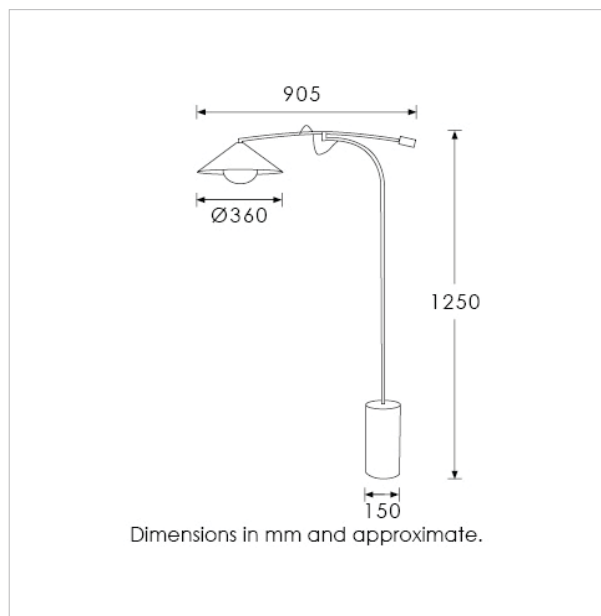

H&CO

LIGHT BEYOND DESIGN