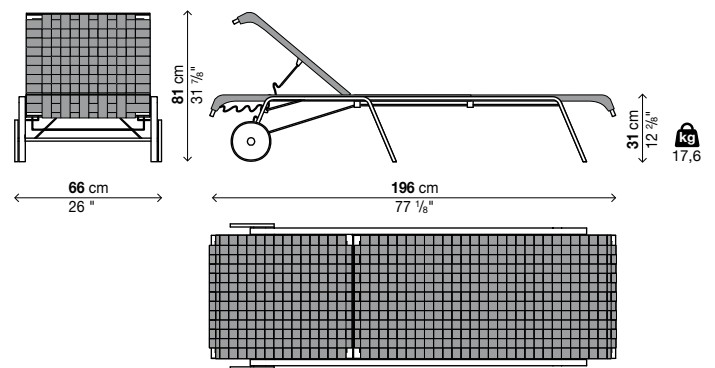

Stackable lounger (L max 2)

Code	Cover	Metal finish	Price in EURO	Packs Vol.³	Kg
05RST30	straps	lacquered aluminium		1	0,53 33

1 lounger in each package