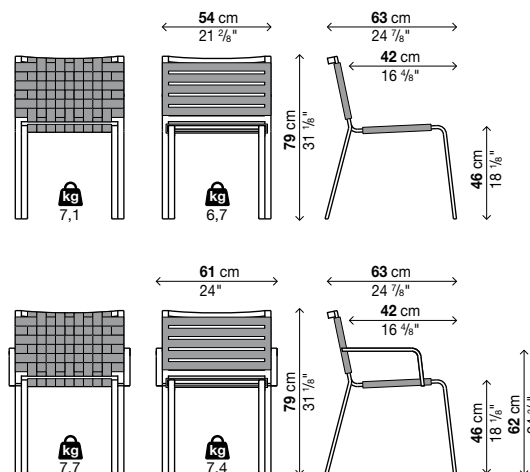

→ Reinforced packaging, see inside of cover.

→ "Casper" protective cover, see page 74.

→ "Lips" removable cushions, see page 72.

Stackable chair (max 4)

Code	Cover	Metal finish	Price in EURO	Packs Vol.³ Kg
05RST00	straps	lacquered aluminium		1 0,54
05RST00	rope	lacquered aluminium		1 0,54

4 chairs in each package (Kg. 33,4) / 3 (Kg. 26,3) / 2 (Kg. 19,2) / 1 chair (Kg. 12)

Stackable chair with armrests (max 4)

Code	Cover	Metal finish	Price in EURO	Packs Vol.³ Kg
05RST02	straps	lacquered aluminium		1 0,54
05RST02	rope	lacquered aluminium		1 0,54

4 chairs in each package (Kg. 35,8) / 3 (Kg. 28,1) / 2 (Kg. 20,4) / 1 armchair (Kg. 12,7)

Stackable lounge chair (max 4)

Code	Cover	Metal finish	Price in EURO	Packs Vol.³ Kg
05RST10	straps	lacquered aluminium		1 0,65
05RST10	rope	lacquered aluminium		1 0,65

4 chairs in each package (Kg. 32,8) / 3 (Kg. 26,1) / 2 (Kg. 13,4) / 1 chair (Kg. 12,7)

Stackable lounge chair with armrests (max 4)

Code	Cover	Metal finish	Price in EURO	Packs Vol.³ Kg
05RST12	straps	lacquered aluminium		1 0,65
05RST12	rope	lacquered aluminium		1 0,65

4 chairs in each package (Kg. 34,9) / 3 (Kg. 27,8) / 2 (Kg. 20,7) / 1 armchair (Kg. 13,6)

Stackable footrest (max 4)

Code	Cover	Metal finish	Price in EURO	Packs Vol.³ Kg
05RST60	straps	lacquered aluminium		1 0,19
05RST60	rope	lacquered aluminium		1 0,19

each pack contains 4 footrests (18 kg) / 3 (14 kg) / 2 (10 kg) / 1 footrest (6 kg)