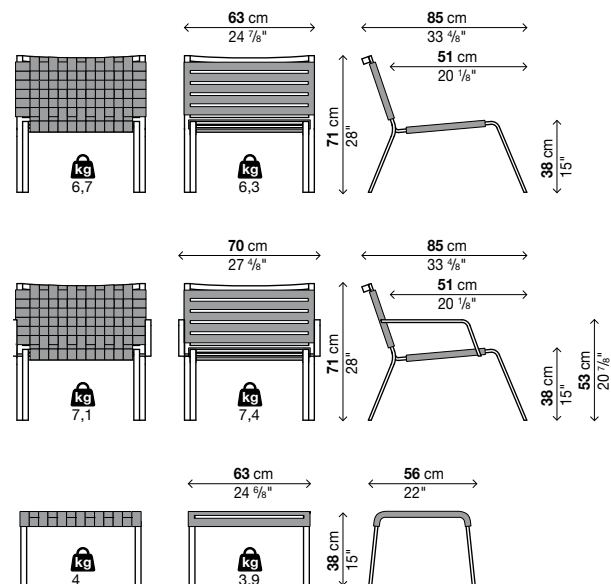

→ Reinforced packaging, see inside of cover.

→ "Casper" protective cover, see page 74.

→ "Lips" removable cushions, see page 72.

Stackable chair (max 4)

Code	Cover	Metal finish	Price in EURO	Packs Vol.³ Kg
05RST00	straps	lacquered aluminium		1 0,54
05RST00	rope	lacquered aluminium		1 0,54

4 chairs in each package (Kg. 33,4) / 3 (Kg. 26,3) / 2 (Kg. 19,2) / 1 chair (Kg. 12)

Stackable chair with armrests (max 4)

Code	Cover	Metal finish	Price in EURO	Packs Vol.³ Kg
05RST02	straps	lacquered aluminium		1 0,54
05RST02	rope	lacquered aluminium		1 0,54

4 chairs in each package (Kg. 35,8) / 3 (Kg. 28,1) / 2 (Kg. 20,4) / 1 armchair (Kg. 12,7)

Stackable lounge chair (max 4)

Code	Cover	Metal finish	Price in EURO	Packs Vol.³ Kg
05RST10	straps	lacquered aluminium		1 0,65
05RST10	rope	lacquered aluminium		1 0,65

4 chairs in each package (Kg. 32,8) / 3 (Kg. 26,1) / 2 (Kg. 13,4) / 1 chair (Kg. 12,7)

Stackable lounge chair with armrests (max 4)

Code	Cover	Metal finish	Price in EURO	Packs Vol.³ Kg
05RST12	straps	lacquered aluminium		1 0,65
05RST12	rope	lacquered aluminium		1 0,65

4 chairs in each package (Kg. 34,9) / 3 (Kg. 27,8) / 2 (Kg. 20,7) / 1 armchair (Kg. 13,6)

Stackable footrest (max 4)

Code	Cover	Metal finish	Price in EURO	Packs Vol.³ Kg
05RST60	straps	lacquered aluminium		1 0,19
05RST60	rope	lacquered aluminium		1 0,19

each pack contains 4 footrests (18 kg) / 3 (14 kg) / 2 (10 kg) / 1 footrest (6 kg)