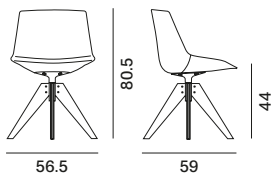

padded shell (countershell)

Abacus

Flow Chair Leather

VN 4-legged steel base

base with central leg

VN 4-legged oak base

4-legged oak base

4-legged cross base and cross oak base