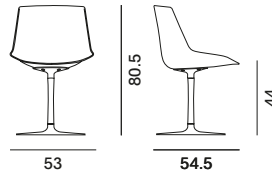

Flow Chair Color

White, black or colored shell version

base with central leg

padded shell (countershell)