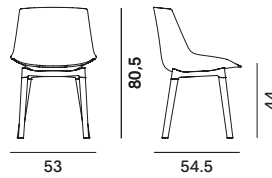

4-legged cross base
4-legged cross oak base

padded shell (countershell)