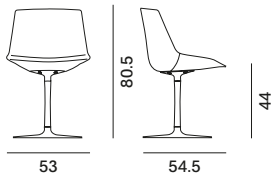

padded shell (countershell)

Abacus

Flow Chair Leather

VN 4-legged steel base

base with central leg

VN 4-legged oak base

4-legged oak base

4-legged cross base and cross oak base