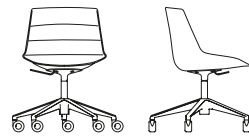

Abacus

Flow Chair

White or black shell version

VN 4-legged steel base

padded shell (countershell)

height-adjustable
5-point-star base on castors

padded shell (countershell)

Flow Chair Color