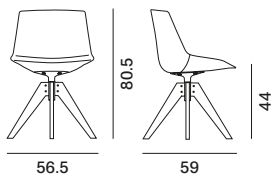

padded shell (countershell)

Abacus

Flow Chair Leather

VN 4-legged steel base

base with central leg

VN 4-legged oak base

4-legged oak base

4-legged cross base and cross oak base