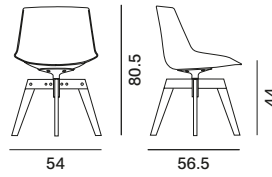

4-legged oak base

padded shell (countershell)