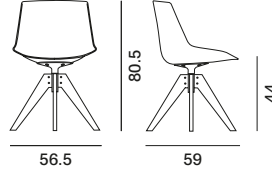

VN 4-legged oak base

padded shell (countershell)