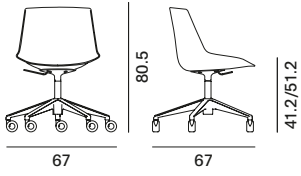

Abacus

Flow Chair

White or black shell version

VN 4-legged steel base

padded shell (countershell)

height-adjustable
5-point-star base on castors

padded shell (countershell)

Flow Chair Color