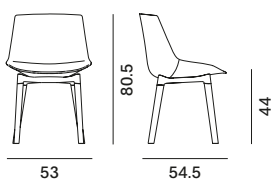

padded shell (countershell)

Abacus

Flow Chair Leather

VN 4-legged steel base

base with central leg

VN 4-legged oak base

4-legged oak base

4-legged cross base and cross oak base