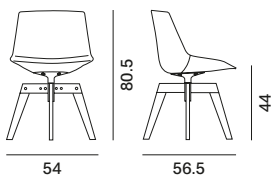

padded shell (countershell)

Abacus

Flow Chair Leather

VN 4-legged steel base

base with central leg

VN 4-legged oak base

4-legged oak base

4-legged cross base and cross oak base