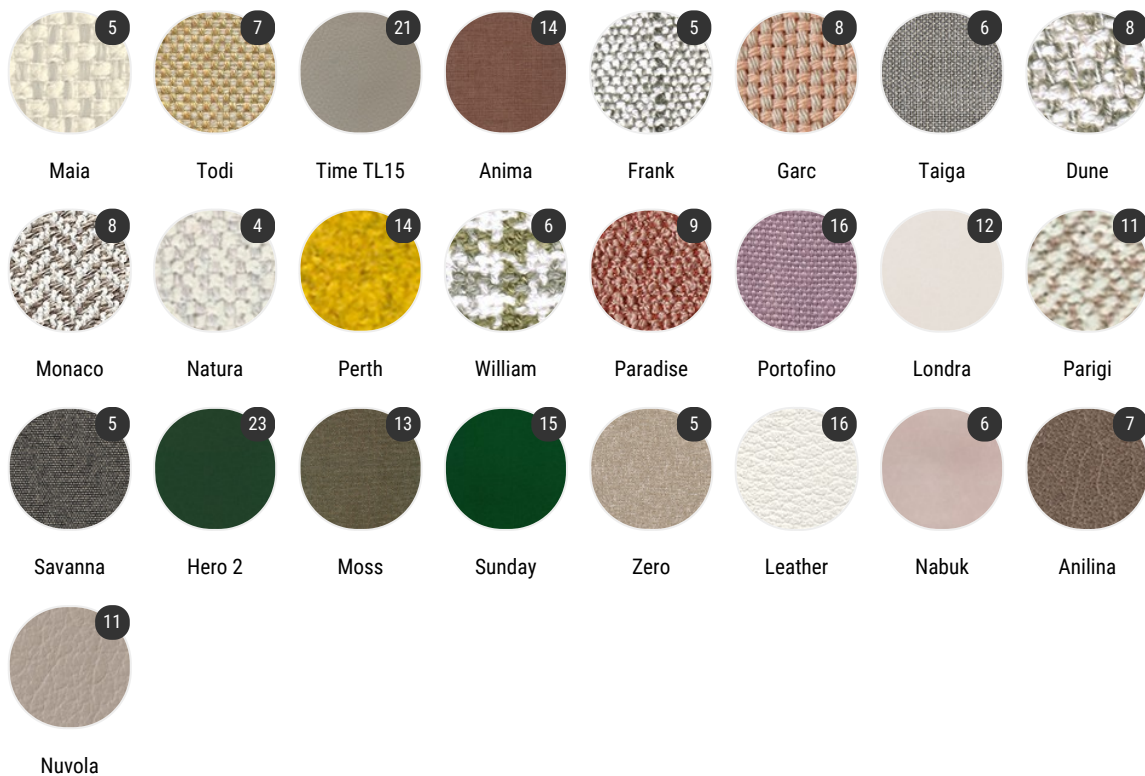

Here below, in the section FINISH OPTIONS, please note all the colours of the materials used for this product.

BASES

Base

central leg

VN 4-legged oak base

4-legged oak base

4-legged Cross base

4-legs Cross oak base

VN 4-legged steel base

5-point-star base on castors

FLOW CHAIR SHELL

Shell

Mass-pigmented

Matt painted

UPHOLSTERY FLOW CHAIR AND FLOW CHAIR TEXTILE

Cover

Rust R892
Col. 12410

Red R893
Col. 7390

Yellow R894
Col. 11990

Light green
R895 Col.
16086

Dark olive
green R896
Col. 16280

Powder blue
R897 Col.
15008

Denim blue
R898 Col.
15120

Dark steel
blue R899
Col. 15660