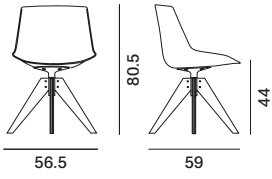

Abacus

Flow Chair

White or black shell version

VN 4-legged steel base

padded shell (countershell)

height-adjustable
5-point-star base on castors

padded shell (countershell)

Flow Chair Color