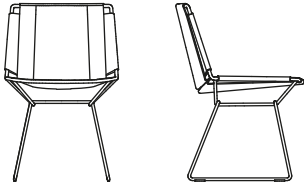

[Discover more](#)

STRUCTURE

The load-bearing steel frame of the seat and backrest is available in black chrome glossy galvanic finish or in matt lead black colour powder painted.

UPHOLSTERY

Upholstery in denim, bonded and simply stretched over the structure, featuring top-stitched seams and contrasting tobacco-coloured detail stitching, inspired by classic jeans. The upholstery is removable.

NEIL DENIM

L50 D58 H80
seat H45

Finishing

The number in the dot corresponds to the number of colour/material finish.

Here below, in the section FINISH OPTIONS, please note all the colours of the materials used for this product.