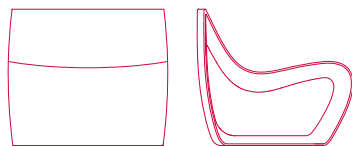

L72 D71 H62 cm
seat H38.5 cm
weight 20 kg