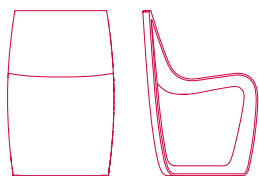

The plus of Sign Matt

- . An unmistakable iconic line
- . Fit for indoor and outdoor spaces
- . Available as a chair and as an armchair
- . Three different colours.

STRUCTURE

The single-material load-bearing structure is in polyethylene (PE)*, moulded with rotational moulding technology. Only white, the purest and most delicate colour, is made with a particular mixture called EASY CLEAN. A specific additive added to the initial plastic material facilitates the cleaning and the maintenance phases. *The material (PE) can present some impurities internally, due to particular production treatments, which are included in the accepted quality standards.

OUTDOOR USE

The particular resistance of polyethylene and its simple maintenance make Sign Matt perfect both indoors and outdoors. A version with a dripping hole is available for both the chair and the armchair. The hole cap is in white for the white and cement finishes, in black for the mud finish.

SIGN MATT

L48 D51.5 H74.5 cm
seat H47 cm
weight 10 kg

L72 D71 H62 cm
seat H38.5 cm
weight 20 kg

Position for outdoor use in
order to avoid rain water collection

Finishing

The number in the dot corresponds to the number of colour/material finish.