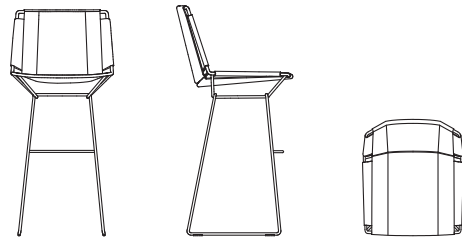

## OUTDOOR USE

All the variants available, are perfect in both indoor and outdoor environments.

**NEIL TEXTILE STOOL**

**STOOL H65**

L50 D58 H96 cm  
seat H65 cm

**STOOL H78**

L50 D58 H107 cm  
seat H78 cm

**NEIL LEATHER STOOL**

**STOOL H65**

L50 D58 H96 cm  
seat H65 cm

**STOOL H78**

L50 D58 H107 cm  
seat H78 cm

**NEIL TEXTILE STOOL**

**STOOL H65**

L50 D58 H96 cm  
seat H65 cm

**STOOL H78**