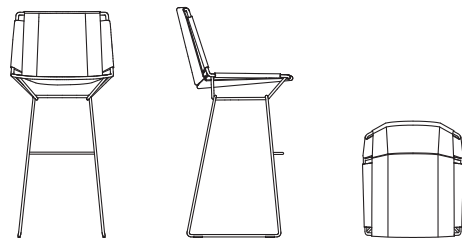

## OUTDOOR USE

All the variants available, are perfect in both indoor and outdoor environments.

**NEIL TEXTILE STOOL**

**STOOL H65**

L50 D58 H96 cm  
seat H65 cm

**STOOL H78**

L50 D58 H107 cm  
seat H78 cm

**NEIL LEATHER STOOL**

**STOOL H65**

L50 D58 H96 cm  
seat H65 cm

**STOOL H78**

L50 D58 H107 cm  
seat H78 cm

**NEIL TEXTILE STOOL**

**STOOL H65**

L50 D58 H96 cm  
seat H65 cm

**STOOL H78**