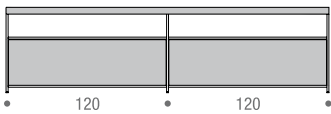

CONFIGURATIONS

Composition SB-1 dimensions L184 D39 H64/H100 cm

Composition SB-2 dimensions L244 D39 H64/H100 cm

Composition SB-3 dimensions L276 D39 H64/H100 cm

Composition SB-4 dimensions L366 D39 H64/H100 cm

CABINETS D39

Cabinets L90 or 120 cm, with flap door or with two drawers, mandatory to be added to the composition:

Sideboard SB-1 L184 H64 order 2 cabinets L90 cm; L184 H100 order 4 cabinets L90 cm

Sideboard SB-2 L244 H64 order 2 cabinets L120 cm; L244 H100 order 4 cabinets L120 cm

Sideboard SB-3 L276 H64 order 3 cabinets L90 cm; L276 H100 order 6 cabinets L90 cm

Sideboard SB-4 L366 H64 order 3 cabinets L120 cm; L366 H100 order 6 cabinets L120 cm

These cabinets are positioned at free choice inside the structure. They are built in medium density wood fibreboard, available in a matt lacquered finish in colours: white, pearl nickel and shadow grey, or in natural black wood.

MINIMA 3.0 SIDEBORD

composition SB-1 L184 D39 H64 cm
2 cabinets L90 to be added (mandatory)

composition SB-1 L184 D39 H100 cm
4 cabinets L90 to be added (mandatory)

composition SB-2 L244 D39 H64 cm
2 cabinets L120 to be added (mandatory)