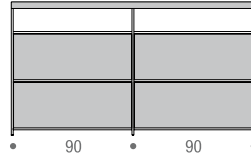

CONFIGURATIONS

Composition SB-1 dimensions L184 D39 H64/H100 cm

Composition SB-2 dimensions L244 D39 H64/H100 cm

Composition SB-3 dimensions L276 D39 H64/H100 cm

Composition SB-4 dimensions L366 D39 H64/H100 cm

CABINETS D39

Cabinets L90 or 120 cm, with flap door or with two drawers, mandatory to be added to the composition:

Sideboard SB-1 L184 H64 order 2 cabinets L90 cm; L184 H100 order 4 cabinets L90 cm

Sideboard SB-2 L244 H64 order 2 cabinets L120 cm; L244 H100 order 4 cabinets L120 cm

Sideboard SB-3 L276 H64 order 3 cabinets L90 cm; L276 H100 order 6 cabinets L90 cm

Sideboard SB-4 L366 H64 order 3 cabinets L120 cm; L366 H100 order 6 cabinets L120 cm

These cabinets are positioned at free choice inside the structure. They are built in medium density wood fibreboard, available in a matt lacquered finish in colours: white, pearl nickel and shadow grey, or in natural black wood.

MINIMA 3.0 SIDEBORD

composition SB-1 L184 D39 H64 cm
2 cabinets L90 to be added (mandatory)

composition SB-1 L184 D39 H100 cm
4 cabinets L90 to be added (mandatory)

composition SB-2 L244 D39 H64 cm
2 cabinets L120 to be added (mandatory)