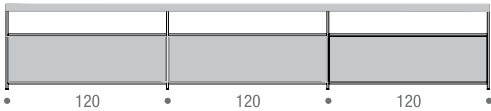

CONFIGURATIONS

Composition SB-1 dimensions L184 D39 H64/H100 cm

Composition SB-2 dimensions L244 D39 H64/H100 cm

Composition SB-3 dimensions L276 D39 H64/H100 cm

Composition SB-4 dimensions L366 D39 H64/H100 cm

Sideboard SB-3 L276 H64 order 3 cabinets L90 cm; L276 H100 order 6 cabinets L90 cm

Sideboard SB-4 L366 H64 order 3 cabinets L120 cm; L366 H100 order 6 cabinets L120 cm

These cabinets are positioned at free choice inside the structure. They are built in medium density wood fibreboard, available in a matt lacquered finish in colours: white, pearl nickel and shadow grey, or in natural black wood.

MINIMA 3.0 SIDEBORD

composition SB-1 L184 D39 H64 cm
2 cabinets L90 to be added (mandatory)

composition SB-1 L184 D39 H100 cm
4 cabinets L90 to be added (mandatory)

composition SB-2 L244 D39 H64 cm
2 cabinets L120 to be added (mandatory)

composition SB-2 L244 D39 H100 cm
4 cabinets L120 to be added (mandatory)

composition SB-3 L276 D39 H64 cm
3 cabinets L90 to be added (mandatory)

composition SB-3 L276 D39 H100 cm
6 cabinets L90 to be added (mandatory)