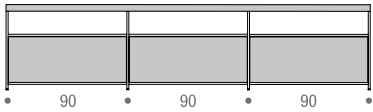

composition SB-3 L276 D39 H64 cm
3 cabinets L90 to be added (mandatory)