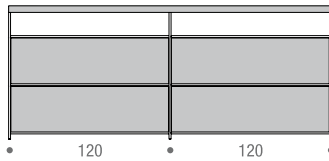

Double-sided, this sideboard can also be placed in the center of the room to divide the spaces.

Available in 8 configurations with a height of 64 or 100 cm and in 4 colours - white, graphite gray, shadow grey and pearl nickel - it is equipped with a material top made of Italian walnut or reconstructed stone white Calce and reconstructed stone black slate and is equipped with containers or drawers.

CONFIGURATIONS

Composition SB-1 dimensions L184 D39 H64/H100 cm

Composition SB-2 dimensions L244 D39 H64/H100 cm

Composition SB-3 dimensions L276 D39 H64/H100 cm

Composition SB-4 dimensions L366 D39 H64/H100 cm

Sideboard SB-3 L276 H64 order 3 cabinets L90 cm; L276 H100 order 6 cabinets L90 cm

Sideboard SB-4 L366 H64 order 3 cabinets L120 cm; L366 H100 order 6 cabinets L120 cm

These cabinets are positioned at free choice inside the structure. They are built in medium density wood fibreboard, available in a matt lacquered finish in colours: white, pearl nickel and shadow grey, or in natural black wood.

MINIMA 3.0 SIDEBORD

composition SB-1 L184 D39 H64 cm
2 cabinets L90 to be added (mandatory)

composition SB-1 L184 D39 H100 cm
4 cabinets L90 to be added (mandatory)

composition SB-2 L244 D39 H64 cm
2 cabinets L120 to be added (mandatory)