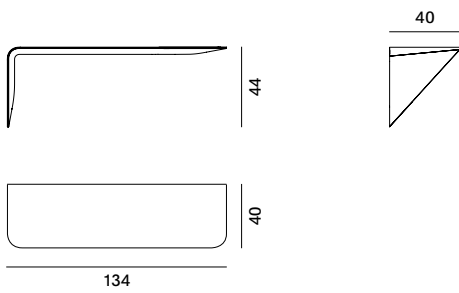

MAMBA LIGHT

The shelf is in medium density fibreboard with varying thicknesses and moulded into a curve. It is attached to the wall with a bracket. Available in the following finishes: matt lacquered white, Canaletto walnut and black ash. Length 134 cm, depth 40 cm, height 44 cm.

Mamba

left - L

right - R

Wiring diagram Mamba with LED

Mamba Light

left - L

right - R

Finishing