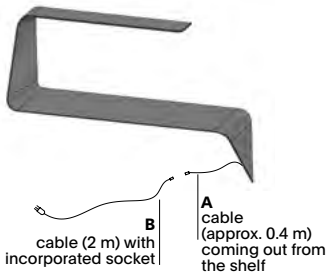

[DOWNLOAD THE NEW CATALOGUES >](#)

MAMBA

The shelf is made of matt white Cristalplant®, a composite material made up of natural minerals, acrylic material and polymer polyesters.

LED: the product is also provided with a white HD LED and plug converter. The LED can be turned on and its brightness adjusted by touching the touch-sensitive "Touch" switch. The system is made up of a strip of white HD LEDs (length 38 cm) - 4.8W - 24Vdc, CE compliant, and a plug converter - SP 8D 100-240/24Vdc, CE-compliant. Length 135 cm, depth of the top 40 cm, height 93 cm.

MAMBA LIGHT

The shelf is in medium density fibreboard with varying thicknesses and moulded into a curve. It is attached to the wall with a bracket. Available in the following finishes: matt lacquered white, Canaletto walnut and black ash. Length 134 cm, depth 40 cm, height 44 cm.

Mamba

left - L

right - R

Wiring diagram Mamba with LED

Mamba Light

left - L

right - R

Finishing