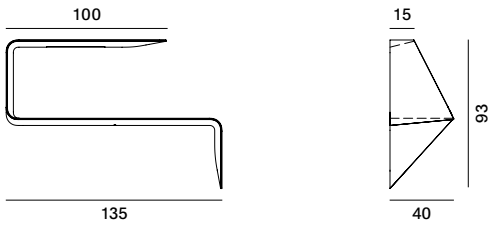

Mamba

left - L