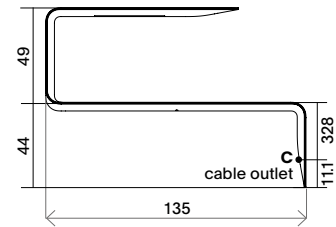

MAMBA LIGHT

The shelf is in medium density fibreboard with varying thicknesses and moulded into a curve. It is attached to the wall with a bracket. Available in the following finishes: matt lacquered white, Canaletto walnut and black ash. Length 134 cm, depth 40 cm, height 44 cm.

Mamba

left - L

right - R

Wiring diagram Mamba with LED

Mamba Light

left - L

right - R

Finishing