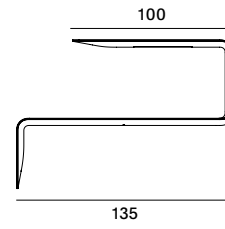

[DOWNLOAD THE NEW CATALOGUES >](#)

MAMBA

The shelf is made of matt white Cristalplant®, a composite material made up of natural minerals, acrylic material and polymer polyesters.

LED: the product is also provided with a white HD LED and plug converter. The LED can be turned on and its brightness adjusted by touching the touch-sensitive "Touch" switch. The system is made up of a strip of white HD LEDs (length 38 cm) - 4.8W - 24Vdc, CE compliant, and a plug converter - SP 8D 100-240/24Vdc, CE-compliant. Length 135 cm, depth of the top 40 cm, height 93 cm.

MAMBA LIGHT

The shelf is in medium density fibreboard with varying thicknesses and moulded into a curve. It is attached to the wall with a bracket. Available in the following finishes: matt lacquered white, Canaletto walnut and black ash. Length 134 cm, depth 40 cm, height 44 cm.

Mamba

left - L

right - R

Wiring diagram Mamba with LED

Mamba Light

left - L

right - R

Finishing