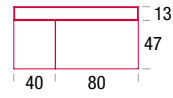

20.VENTI HOME