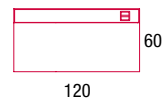

ACCESSORIES

For stationary and document holder accessories see 20.Venti collection.

20.VENTI HOME

L120 D60 H81.5
Top H75

20.VENTI HOME LIGHT

L120 D60 H81.5
Top H75

Finishing

The number in the dot corresponds to the number of colour/material finish.