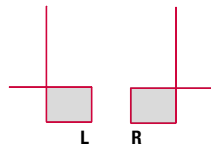

BACKRESTS

The shelf is complete with backrests coated with artificial fibre canvas, complete with magnetic coupling.

Colours available are: white, black, grey, dove grey, red, yellow, blue.

module A
L55 D23 H47.8 cm

backrest for module A
L34 H6.8 cm

module B
L34 D23 H47.8 cm

backrest for module B
L18 H13.8 cm

Finishing

The number in the dot corresponds to the number of colour/material finish.

Here below, in the section FINISH OPTIONS, please note all the colours of the materials used for this product.