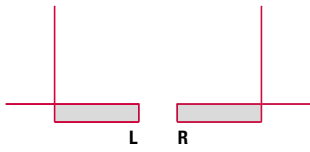

module A
L55 D23 H47.8 cm

backrest for module A
L34 H6.8 cm