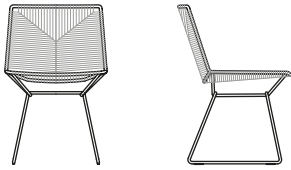

mdf italia

© COPYRIGHT 2023 MDF ITALIA SRL SOCIETA' UNIPERSONALE

2019

NEIL TWIST ARMCHAIR

Designed by Jean Marie Massaud

INDOOR AND OUTDOOR ARMCHAIR

TWIST: NEIL'S EVOLUTION. Gritty, versatile, vibrant, yet at the same time an icon of essentiality, in perfect harmony with MDF Italia's style. These are the main features of Neil armchair, that today comes in a brand new version: Neil twist Armchair, whose eloquent name makes us sense that the manually braided rope is the project's protagonist, with a key detail - the contrasting internal cross-stitch - that adds character to the overall view. But surprises do not end there for what represents the development of Neil armchair: in fact it is proposed in rope with four different colours, with base in white or lead black round steel wire; with or without armrest. In this version, Jean Marie Massaud's chair is highly versatile: it can actually be used both indoors and outdoors, where its neutral or very bright colours will be outstanding in parks and private gardens, meeting places, hotels and public spaces.

Structure painted matt lead black X138 / Cord weave glossy English green colour 17

Structure painted matt lead black X138 / Cord weave matt ecrù colour 23

ACCESSORIES

Protective rain cover specifically for outdoor products, in light gray colour, waterproof, made of 100% polyester, outside with acrylic coating, inside with acrylic resin coating. Its characteristics are emphasised by its fully fungicidal Teflon finish. Each rain cover comes with a closable bag, so that it can be folded and kept correctly when not in use.

OUTDOOR USE

All the variants available, are perfect in both indoor and outdoor environments.

NEIL TWIST CHAIR

L50 D58 H80 cm
seat H45 cm

NEIL TWIST STOOL

H65
L50 D58 H96 cm
seat H65 cm

H78
L50 D58 H107 cm
seat H78 cm