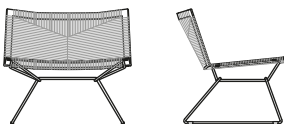

[DOWNLOAD THE NEW OUTDOOR BOOK](#)

SHELL AND BASE

Load-bearing seating structure made of steel, woven with high-tenacity polyester cord, solution-dyed, guaranteeing high resistance to atmospheric agents, light, and abrasions, with stretch resistance. Sled-base made of steel rod. All Neil Twist seat models have a stitching detail in a contrasting colour in glossy anthracite. The frames are powder painted in matt white and lead black with a specific treatment for outdoor use.

OUTDOOR USE

All the variants available, are perfect in both indoor and outdoor environments.

NEIL TWIST CHAIR

L50 D58 H80 cm
seat H45 cm

NEIL TWIST STOOL

H65
L50 D58 H96 cm
seat H65 cm

H78
L50 D58 H107 cm
seat H78 cm

NEIL TWIST ARMCHAIR

no armrests
L75.2 D66 H71 cm seat H41.3 cm

with armrests
L79.6 D66 H71 cm seat H41.3 cm

Finishing

The number in the dot corresponds to the number of colour/material finish.

Here below, in the section FINISH OPTIONS, please note all the colours of the materials used for this product.