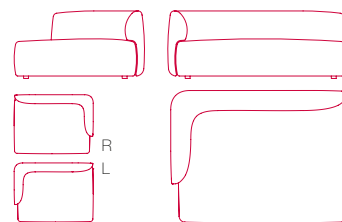

L180 D135
low back H70 / high back H80 cm
seat H40 D125 cm

DEEP SOFA

L190 D135 H70 cm
seat H40 D125 cm

PADDED MODULAR ELEMENT L

L180 D95 cm
L220 D95 cm
low back H70 / high back H80
seat H40 D85 cm

L180 D135 cm
low back H70 / high back H80 cm
seat H40 D125 cm

PAOLINA SOFA

L230 D95 cm
low back H70 / high back H80 cm
seat H40 D85 cm

PADDED MODULAR ELEMENT XL

L180 D95 H70 cm
L220 D95 H70 cm
seat H40 D85 cm

L180 D135 H70 cm
seat H40 D125 cm

VISAVÌ SOFA

L190 D95 H70 cm
L230 D95 low back H70 / high back H80 cm
seat H40 D85 cm

PADDED CORNER MODULAR ELEMENT

L95 D95 cm
low back H70 / high back H80 cm
seat H40 D85 cm

PADDED INTERMEDIATE MODULAR ELEMENT

L85 D95 H70 cm
seat H40 D85 cm

EXAMPLE OF COMPOSITIONS

Finishing

The number in the dot corresponds to the number of colour/material finish.