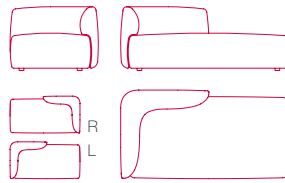

COSY LOW TABLE 1

Structure and finish: Cosy Low Table 1 produced in curved aluminium, thickness 6mm, matt painted with epoxy powders in the colours white or graphite grey.

2S SOFA

L190 D95 cm
low back H70 / high back H80 cm
seat H40 D85 cm

PADDED MODULAR ELEMENT S

L170 D95 H70 cm
seat H40 D85 cm

3S SOFA

L230 D95 cm
low back H70 / high back H80 cm
seat H40 D85 cm

PADDED MODULAR ELEMENT M

L180 D95 cm
low back H70 / high back H80 cm
seat H40 D85 cm

L180 D135
low back H70 / high back H80 cm
seat H40 D125 cm

DEEP SOFA

L190 D135 H70 cm
seat H40 D125 cm

PADDED MODULAR ELEMENT L

L180 D95 cm
L220 D95 cm
low back H70 / high back H80
seat H40 D85 cm

L180 D135 cm
low back H70 / high back H80 cm
seat H40 D125 cm

PAOLINA SOFA

L230 D95 cm
low back H70 / high back H80 cm
seat H40 D85 cm

PADDED MODULAR ELEMENT XL

L180 D95 H70 cm
L220 D95 H70 cm
seat H40 D85 cm

L180 D135 H70 cm
seat H40 D125 cm

VISAVÌ SOFA

L190 D95 H70 cm
L230 D95 low back H70 / high back H80 cm
seat H40 D85 cm