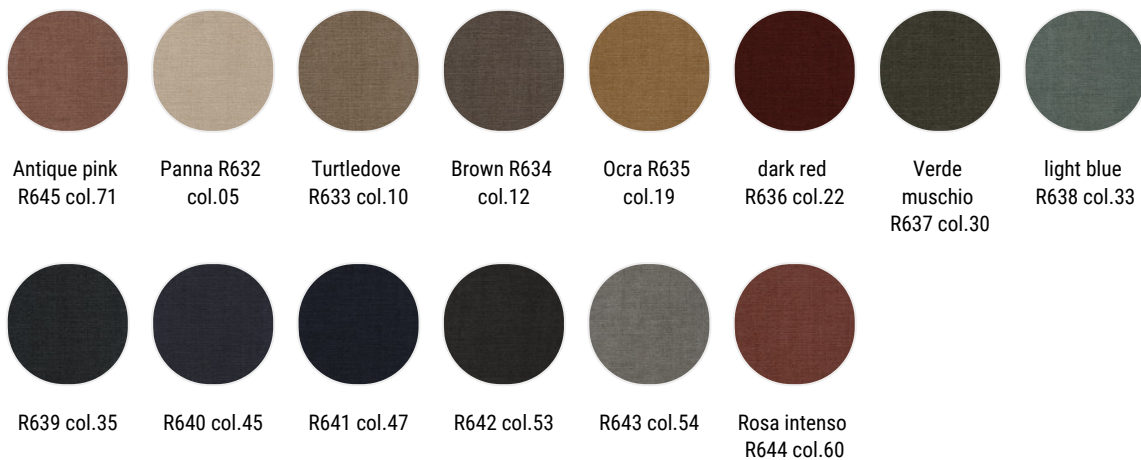

ivory R220
Col. 2/2

beige R218
Col. 08

medium grey
R221 Col. 9/1

anthracite
grey R219
Col. 10

Todi

white R851
Col. 13

white/beige
R850 Col. 11

grey/sand
R846 Col. 07

light grey
R849 Col. 10

light
grey/anthracite
grey R848 Col.
09

light
blue/grey
R855 Col. 19

orange/grey
R852 Col. 15

Time TL15

Anima

Garc

Taiga

William

white-light
grey R375
Col. 423.080

beige-brown
R372 Col.
423.005

white-
medium grey
R376 Col.
423.091

beige-blue
R371 Col.
423.004

white-red
R373 Col.
423.051

white-light
green R374
Col. 423.072

Leather

leather white
R804

leather sand
R814

leather beige
R803

leather ivory
R802

leather
yellow R808

leather
apricot R801

leather rust
R813

leather red
R812