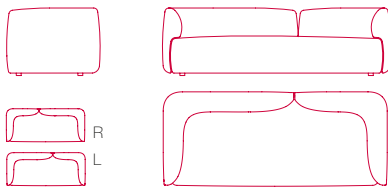

COSY LOW TABLE 1

Structure and finish: Cosy Low Table 1 produced in curved aluminium, thickness 6mm, matt painted with epoxy powders in the colours white or graphite grey.

2S SOFA

L190 D95 cm
low back H70 / high back H80 cm
seat H40 D85 cm

PADDED MODULAR ELEMENT S

L170 D95 H70 cm
seat H40 D85 cm

3S SOFA

L230 D95 cm
low back H70 / high back H80 cm
seat H40 D85 cm

PADDED MODULAR ELEMENT M

L180 D95 cm
low back H70 / high back H80 cm
seat H40 D85 cm

L180 D135
low back H70 / high back H80 cm
seat H40 D125 cm

DEEP SOFA

L190 D135 H70 cm
seat H40 D125 cm

PADDED MODULAR ELEMENT L

L180 D95 cm
L220 D95 cm
low back H70 / high back H80
seat H40 D85 cm

L180 D135 cm
low back H70 / high back H80 cm
seat H40 D125 cm