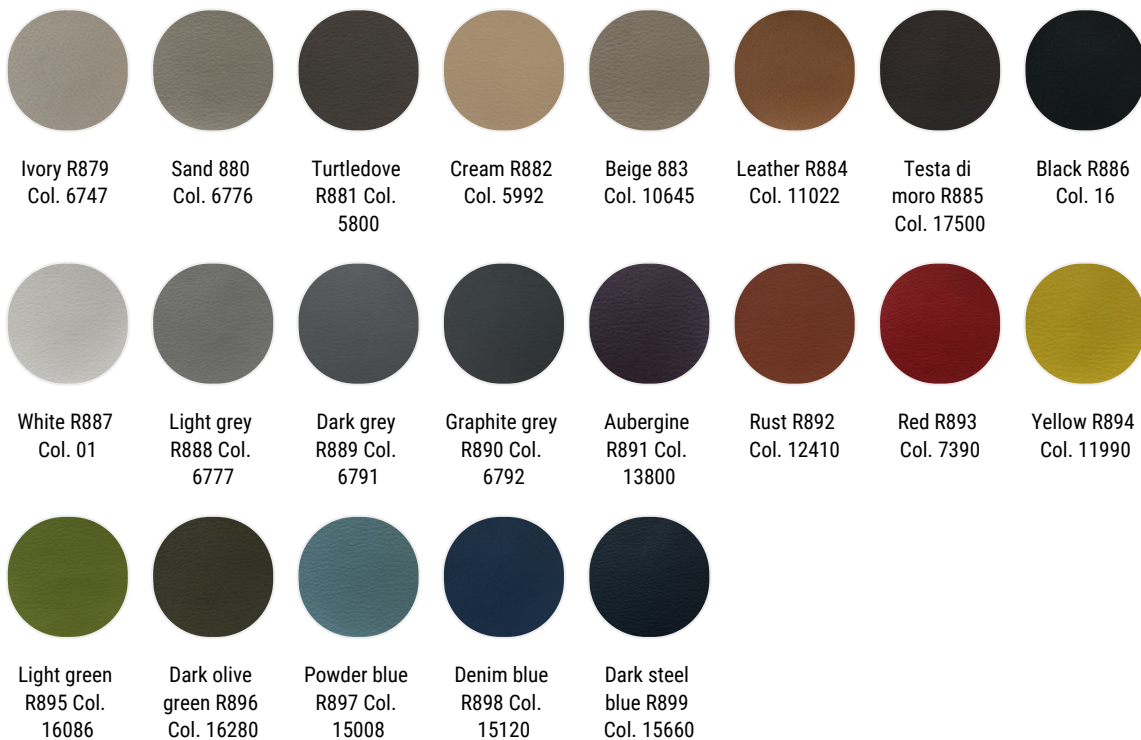

ivory R220
Col. 2/2

beige R218
Col. 08

medium grey
R221 Col. 9/1

anthracite
grey R219
Col. 10

Todi

white R851
Col. 13

white/beige
R850 Col. 11

grey/sand
R846 Col. 07

light grey
R849 Col. 10

light
grey/anthracite
grey R848 Col.
09

light
blue/grey
R855 Col. 19

orange/grey
R852 Col. 15

Time TL15

Anima

Garc

Taiga

William

white-light
grey R375
Col. 423.080

beige-brown
R372 Col.
423.005

white-
medium grey
R376 Col.
423.091

beige-blue
R371 Col.
423.004

white-red
R373 Col.
423.051

white-light
green R374
Col. 423.072

Leather

leather white
R804

leather sand
R814

leather beige
R803

leather ivory
R802

leather
yellow R808

leather
apricot R801

leather rust
R813

leather red
R812