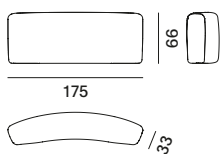

seating module XL

one-sided backrest L85 - only for Island modules

one-sided backrest L125 - only for Island modules

one-sided backrest L170 - only for Island modules

two-sided backrest L85 - only for Island modules

two-sided backrest L125 - only for Island modules

two-sided backrest L170 - only for Island modules

Cosy Curve

seating module S

seating module M

one-sided backrest S - only for Curve modules

one-sided backrest M - only for Curve modules