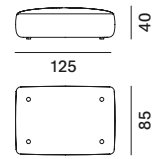

seating module M