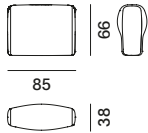

seating module XL

one-sided backrest L85 - only for Island modules

one-sided backrest L125 - only for Island modules

one-sided backrest L170 - only for Island modules

two-sided backrest L85 - only for Island modules