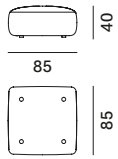

Cosy Island

seating module S