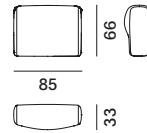

one-sided backrest L85 - only for Island modules