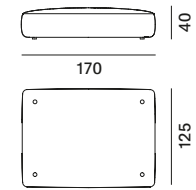

- with curved legs, for positioning at the end of the seat;
- with straight legs, for positioning at the end of the seat where the backrest is present.

ADDITIONAL CUSHIONS

- . Square cushion 50x50cm with down filling and lateral strip;
- . Rectangular cushion 75x40cm with down filling and lateral strip;
- . Lower back cushion 75x25cm with down filling and lateral strip.

seating module XL

one-sided backrest L85 - only for Island modules

one-sided backrest L125 - only for Island modules

one-sided backrest L170 - only for Island modules

two-sided backrest L85 - only for Island modules