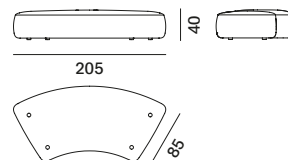

seating module XL

one-sided backrest L85 - only for Island modules

one-sided backrest L125 - only for Island modules

one-sided backrest L170 - only for Island modules

two-sided backrest L85 - only for Island modules

two-sided backrest L125 - only for Island modules

two-sided backrest L170 - only for Island modules

Cosy Curve

seating module S

seating module M

one-sided backrest S - only for Curve modules

one-sided backrest M - only for Curve modules