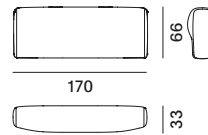

seating module XL

one-sided backrest L85 - only for Island modules

one-sided backrest L125 - only for Island modules

one-sided backrest L170 - only for Island modules

two-sided backrest L85 - only for Island modules