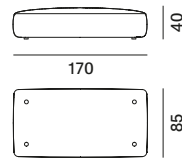

seating module L