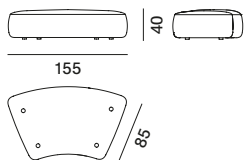

seating module XL

one-sided backrest L85 - only for Island modules

one-sided backrest L125 - only for Island modules

one-sided backrest L170 - only for Island modules

two-sided backrest L85 - only for Island modules

two-sided backrest L125 - only for Island modules

two-sided backrest L170 - only for Island modules

Cosy Curve

seating module S

seating module M

one-sided backrest S - only for Curve modules

one-sided backrest M - only for Curve modules