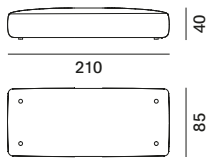

seating module XL

one-sided backrest L85 - only for Island modules

one-sided backrest L125 - only for Island modules

one-sided backrest L170 - only for Island modules

two-sided backrest L85 - only for Island modules