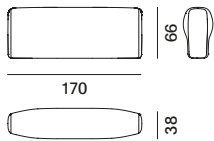

two-sided backrest L170 - only for Island modules