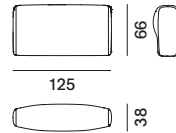

two-sided backrest L125 - only for Island modules