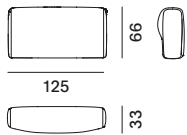

- with curved legs, for positioning at the end of the seat;
- with straight legs, for positioning at the end of the seat where the backrest is present.

ADDITIONAL CUSHIONS

- . Square cushion 50x50cm with down filling and lateral strip;
- . Rectangular cushion 75x40cm with down filling and lateral strip;
- . Lower back cushion 75x25cm with down filling and lateral strip.

seating module XL

one-sided backrest L85 - only for Island modules

one-sided backrest L125 - only for Island modules

one-sided backrest L170 - only for Island modules

two-sided backrest L85 - only for Island modules