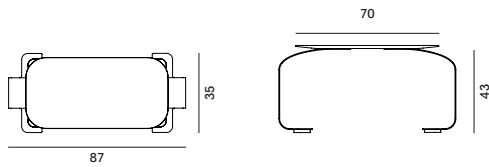

Accessories

Low table with curved legs to be fixed to the seating module, area without backrest (side)