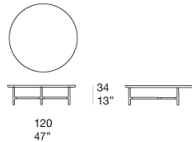

Side tables available with marble or wood top.

The Nesso series also includes dining tables with top in wood.

Base: moulded aluminium joints and profiles in extruded aluminium, matt varnished in avorio or grafite colour. Adjustable spacers in stainless steel and rubber.

Top:

- in marble, coupled with a plate of aluminium honeycomb;
- in fibrewood, veneered with wood finished Mano Opaca.

B124M

B124L

B124D

B124P

B124W