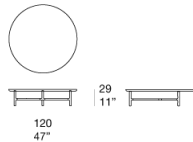

Top:

- in marble, coupled with a plate of aluminium honeycomb;
- in fibrewood, veneered with wood finished Mano Opaca.

B124M

B124L

B124D

B124P

B124W