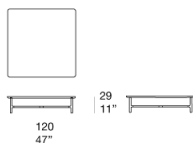

Top:

- in marble, coupled with a plate of aluminium honeycomb;
- in fibrewood, veneered with wood finished Mano Opaca.

B124M

B124L

B124D

B124P

B124W