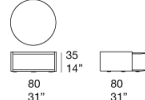

Large side table and little side tables with a side opening.

The Walt series also includes large sectional shaped seating elements and poufs.

Structure: fibrewood finished Mano Lucida, plastic spacers.

Notes: Walt side tables with a side opening can be used also as nightstands completing the Silent beds.

B153U