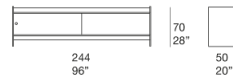

Ante scorrevoli in alluminio / Sliding aluminium doors

B162AL