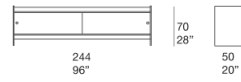

Ante scorrevoli in vetro / Sliding glass doors

B162AV