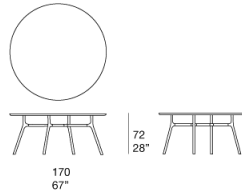

Dining tables with wooden top.

The Nesso series also includes service tables with tops in wood or marble.

Base: moulded aluminium joints and profiles in extruded aluminium, matt varnished in avorio or grafite colour. Adjustable spacers in stainless steel and rubber.

Top: fibrewood, veneered with wood finished Mano Opaca.

B124Z

B124A

B124V