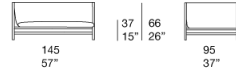

Elemento sinistro / Left element

B174AS