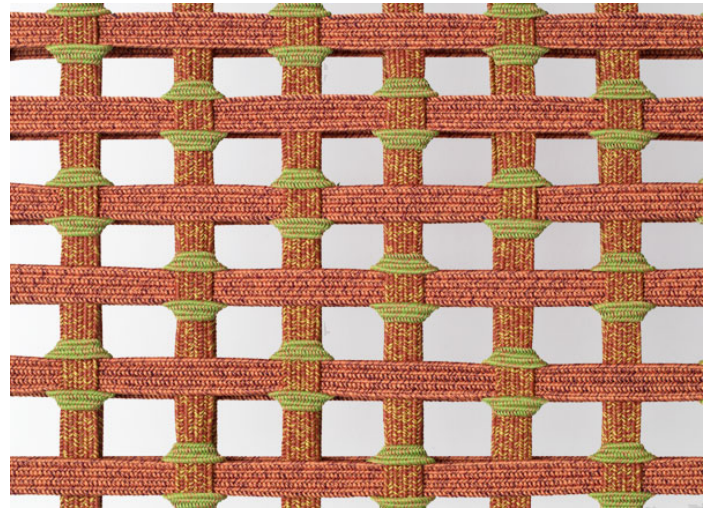

Pouf with fixed upholstery, directly hand woven onto the structure.

The series Telar also includes an armchair, a chair with and without armrests, a two-seater sofa, a chaise longue and a sun bed.

Structure: AISI 316 stainless steel, gloss varnished (reference colours: Mano Lucida wood sample collection), plastic spacers.

Upholstery: fixed, hand woven with elastic belts of different dimensions covered with a braid in Rope yarn.

Notes:

The structural weave is available in two different versions, which are produced with elastic belts with two different dimensions.

This product can be used also in interior environments.

We advise to use a Winter Set protection cover.

Awards:

Telar series has been awarded with the RED DOT BEST OF THE BEST 2020.

Telar series has been finalist for the NYCxDESIGN AWARDS 2020.

B157NA - B157NC

intreccio/weave 1A

intreccio/weave 3B