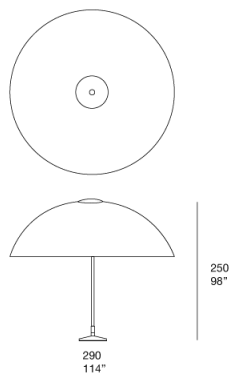

CA09A
CA09B con snodo/ with joint