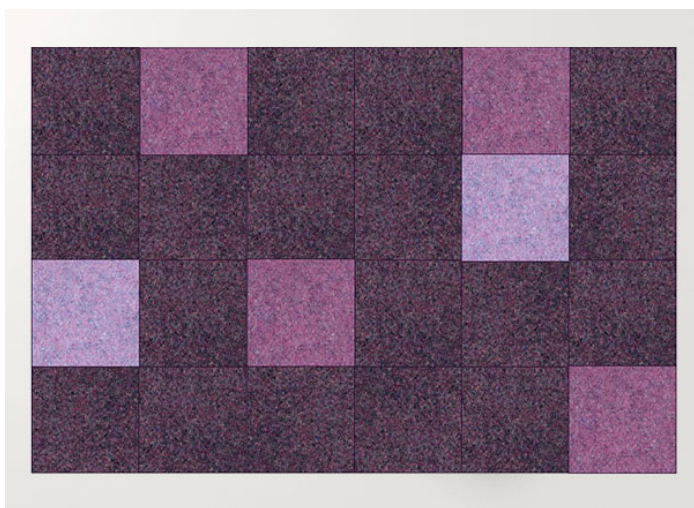

Quadri Double is a felt rug created by joining square felt elements with Punto Zigzag.

The rug's surface consists of modules produced with two layers of felt in the same colour and available in two dimensions: 50 x 50 and 100 x 100 cm.

The border features the Punto Cavallo.

TQDD22

cm 200 x 200
79" x 79"

TQDD23

cm 250 x 250
98" x 98"

TQDD24

cm 200 x 300
79" x 118"

TQDD25

cm 300 x 300
118" x 118"

TQDD01

cm 200 x 200
79" x 79"

TQDD04

cm 200 x 300
79" x 118"

TQDD05

cm 300 x 300
118" x 118"

5. cm 200×300 / grigio chiaro chiné, silver chiné.

4. cm 200×300 / sabbia, panna, marrone chiaro chiné.

3. cm 200×300 / rododendro chiné, anemone chiné, altea chiné.

2. cm 200×300 / grigio chiaro chiné, silver chiné, ghiaccio.

1. cm 200×300 / sabbia, panna.