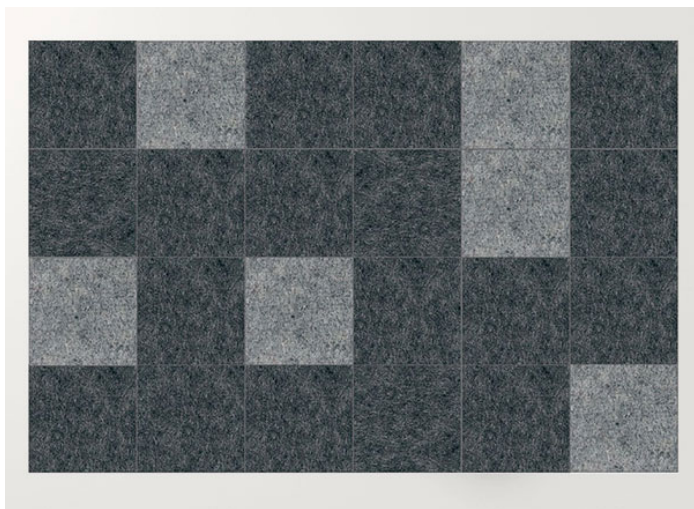

Quadri Double is a felt rug created by joining square felt elements with Punto Zigzag.

The rug's surface consists of modules produced with two layers of felt in the same colour and available in two dimensions: 50 x 50 and 100 x 100 cm.

The border features the Punto Cavallo.

TQDD22

cm 200 x 200
79" x 79"

TQDD23

cm 250 x 250
98" x 98"

TQDD24

cm 200 x 300
79" x 118"

TQDD25

cm 300 x 300
118" x 118"

TQDD01

cm 200 x 200
79" x 79"

TQDD04

cm 200 x 300
79" x 118"

TQDD05

cm 300 x 300
118" x 118"

5. cm 200×300 / grigio chiaro chiné, silver chiné.

4. cm 200×300 / sabbia, panna, marrone chiaro chiné.

3. cm 200×300 / rododendro chiné, anemone chiné, altea chiné.

2. cm 200×300 / grigio chiaro chiné, silver chiné, ghiaccio.

1. cm 200×300 / sabbia, panna.