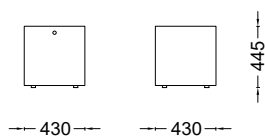

Materiali
Materials

Struttura / Structure

Massello di hemlock, massello di hemlock tinto nero o pannello di particelle a media densità laccato opaco in tutti i colori a campionario

Hemlock solid-wood, black stained hemlock solid-wood, matt lacquer in all colours of our collection

Pesi e volumi
Weights and volumes

	PESO WEIGHT	VOLUME VOLUME
Comodino / Night table L. 430 x H. 445 x P. 430	21,5	0,12