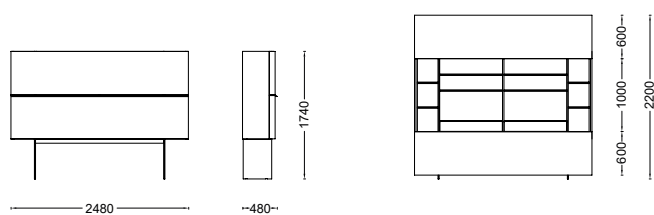

Gallery is available in two widths, 3000 mm and 2480 mm, and in the versions with or without lighted back panel.

Dettagli  
\\ Details

Disegni Tecnici  
Technical Drawings