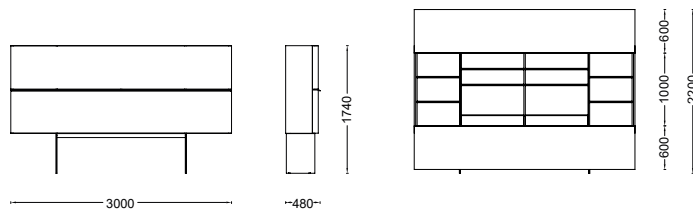

Gallery is available in two widths, 3000 mm and 2480 mm, and in the versions with or without lighted back panel.

Dettagli  
\\ Details

Disegni Tecnici  
Technical Drawings