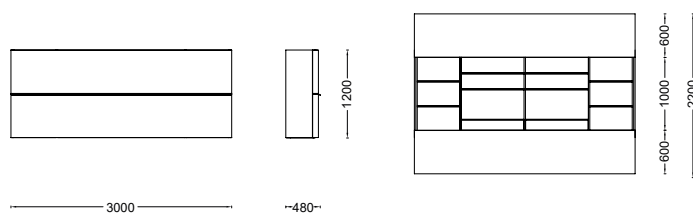

Gallery is available in two widths, 3000 mm and 2480 mm, and in the versions with or without lighted back panel.

Dettagli  
\\ Details

Disegni Tecnici  
Technical Drawings