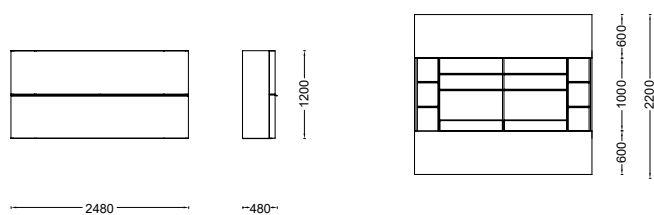

Gallery is available in two widths, 3000 mm and 2480 mm, and in the versions with or without lighted back panel.

Dettagli  
\\ Details

Disegni Tecnici  
Technical Drawings