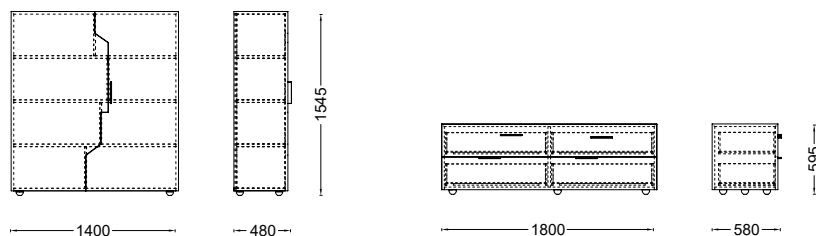

Disegni Tecnici \ Technical Drawings

Materiali \ Materials

Struttura / Structure

Pannello di particelle rivestito in legno di rovere

Particle board overlaid with oak sheet

Finitura / Baseboard

Intarsio in rovere in 4 tonalità

Oak inlay in 4 different colours

Imballaggio / Packing

Madia e comò vengono consegnati imballati in cassa di legno

Sideboard and chest of drawers are delivered packed in a wood crate

Pesi e volumi \ Weights and volumes

	PESO WEIGHT	VOLUME VOLUME
Madia / Sideboard L. 1400 x H.1545 x P.480	205	1,627
Madia con cassetto / Sideboard with drawer L. 1400 x H.1545 x P.480	213	1,674
Comò / Chest of drawers L. 1800 x H.595 x P.580	176	1,092